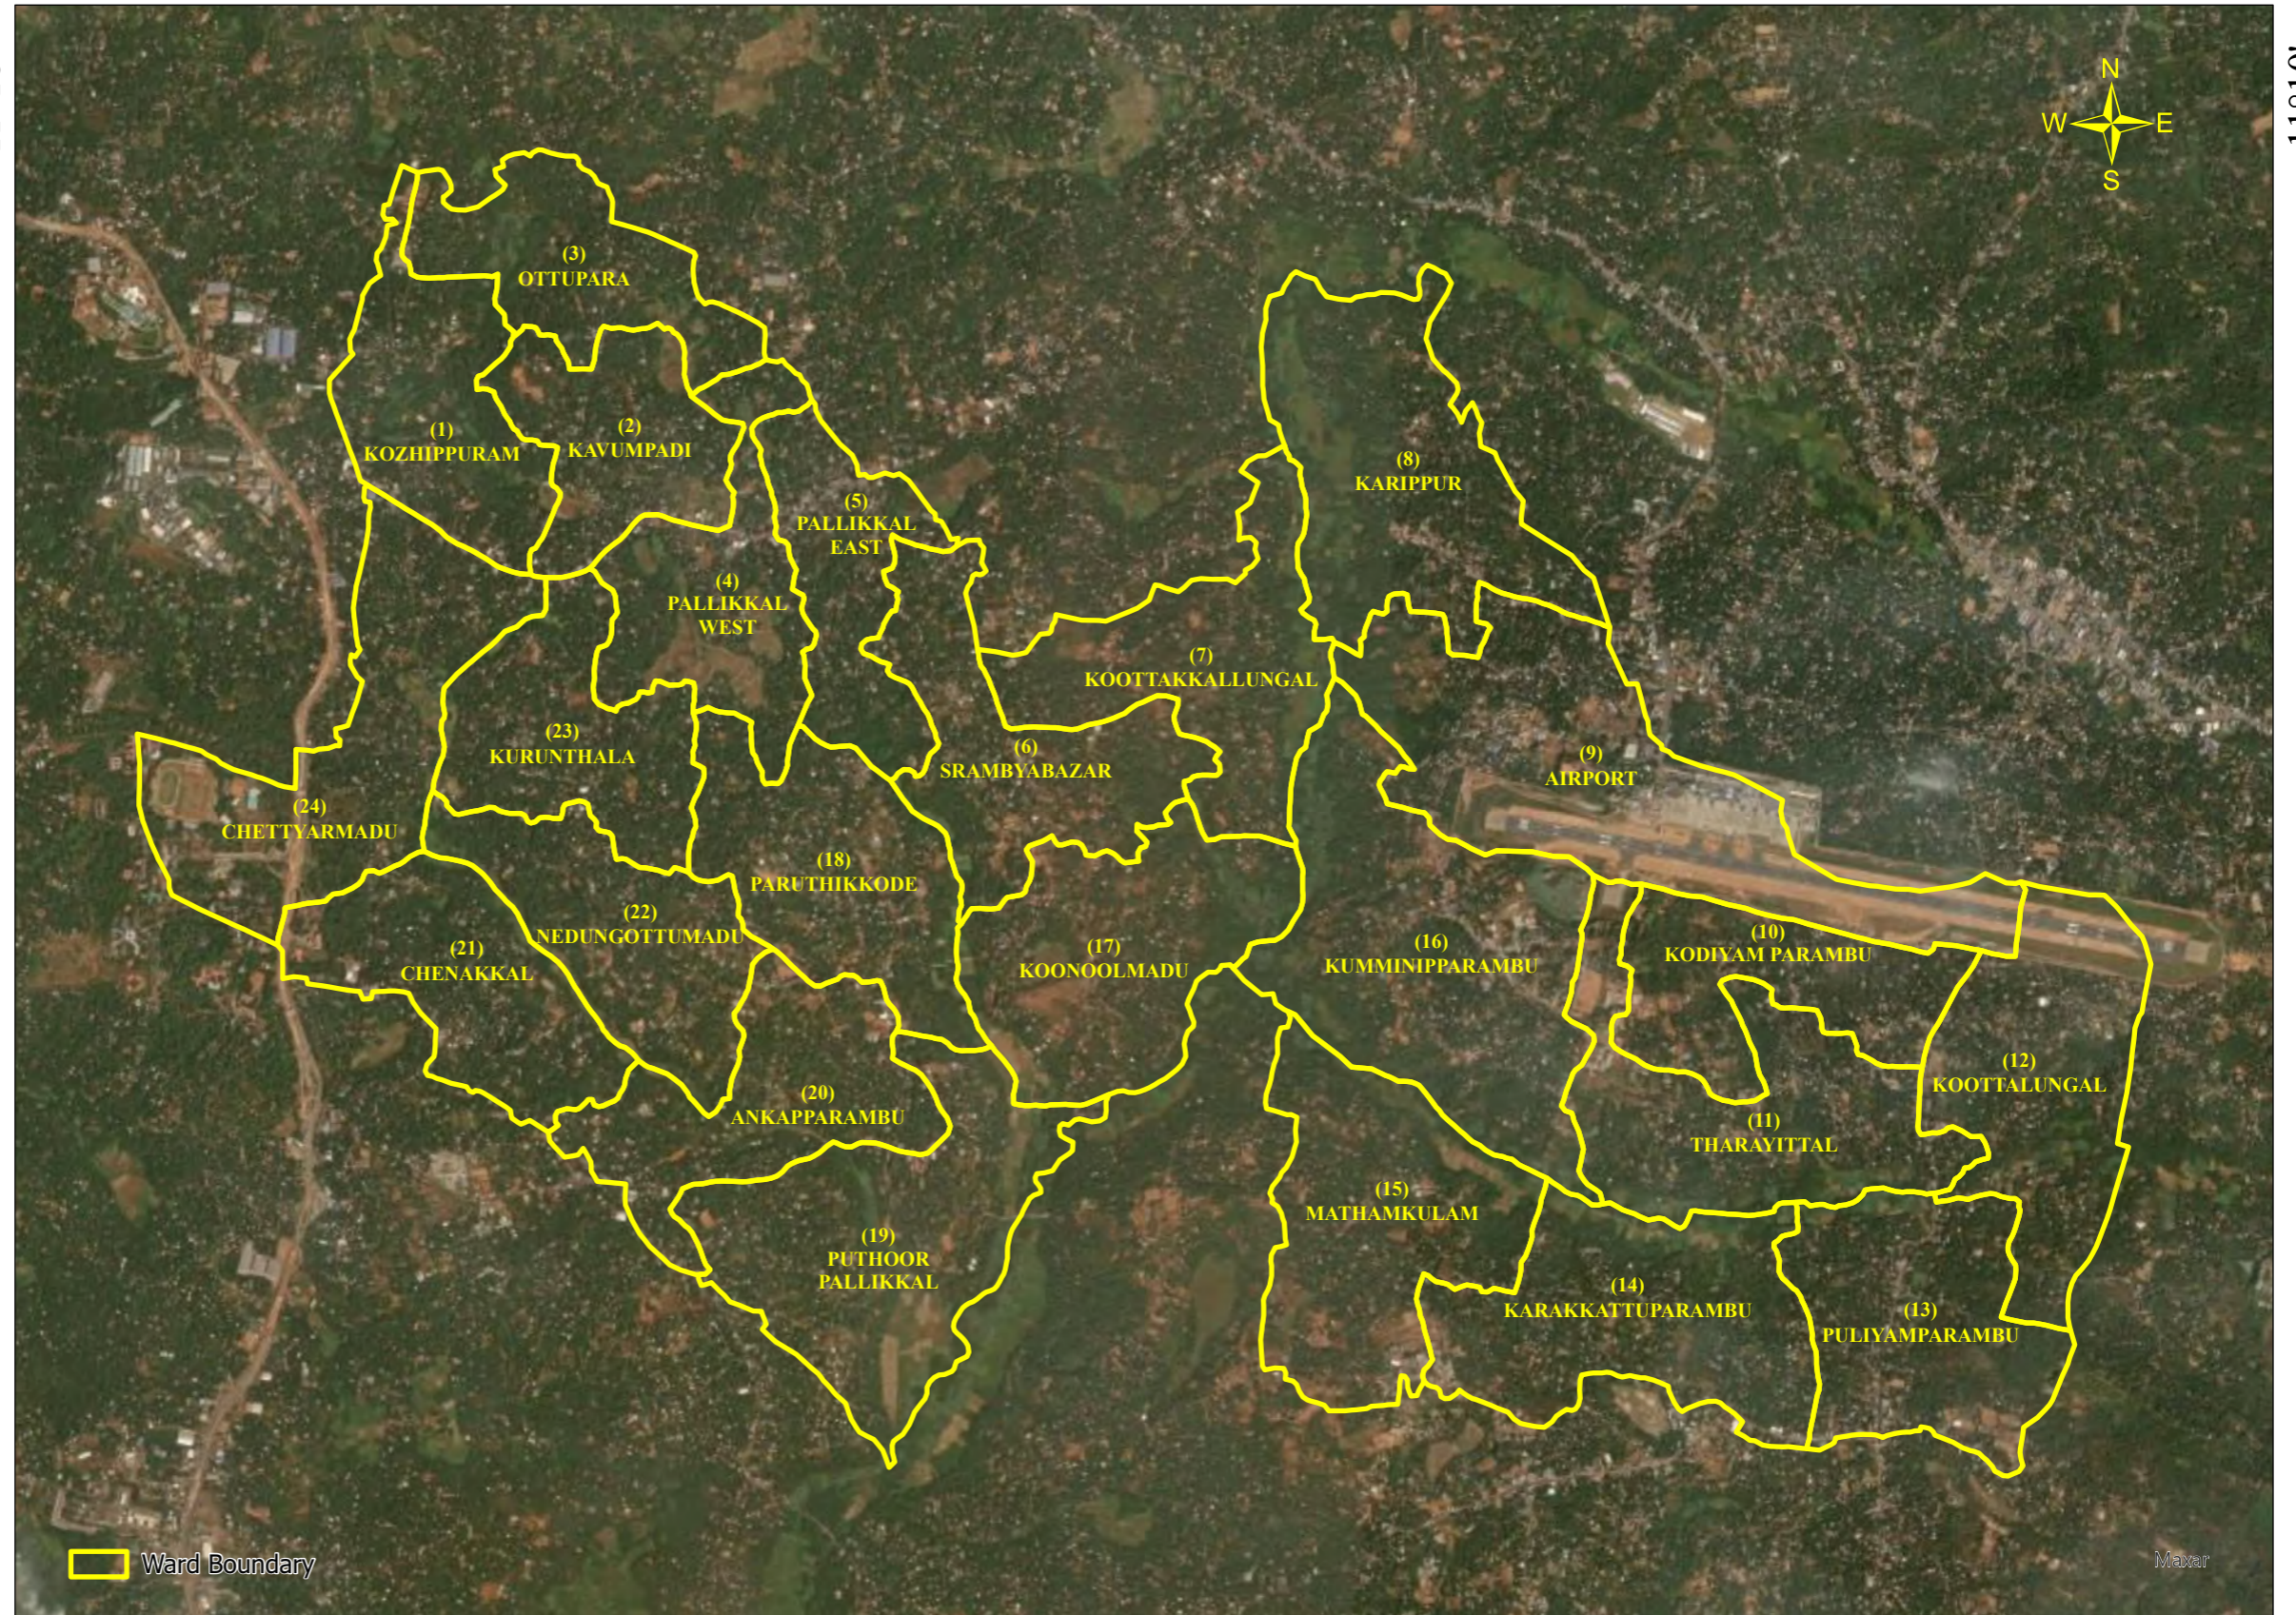

PALLICKAL

DISTRICT NAME :MALAPPURAM

75°55'

75°55'