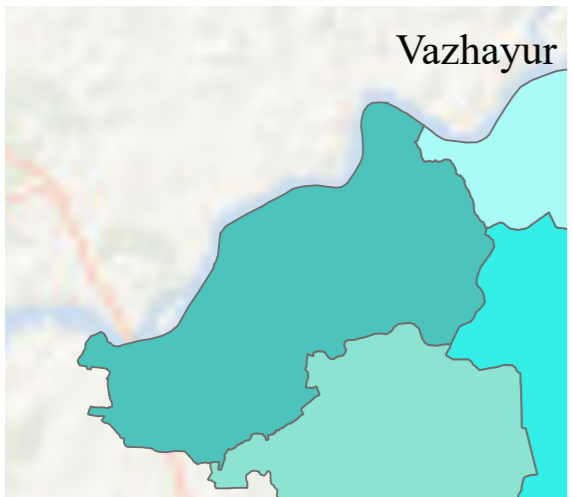

VAZHAYUR

DISTRICT NAME :MALAPPURAM

- WARD BOUNDARY
- 1-ANDIKKADENKUZHI
 - 2-AZHINHILAM
 - 3-KARAD
 - 4-CHARALODI
 - 5-VIRIPPADAM
 - 6-PONNEMPADAM
 - 7-THIRUTHIYAD
 - 8-PUNCHAPPADAM
 - 9-MUNDAKASSERI
 - 10-VAZHAYOOR
 - 11-ALUNGAL
 - 12-KAKKOVE
 - 13-KOTTUPADAM
 - 14-EAST KARAD
 - 15-EAST PUTHUKODE
 - 16-PUTHUKKODE
 - 17-AREEKKUNNU
 - 18-KUTHIRATTUPARAMBIL
 - 19-PARAMMAL
 - 20-KALIPARAMB