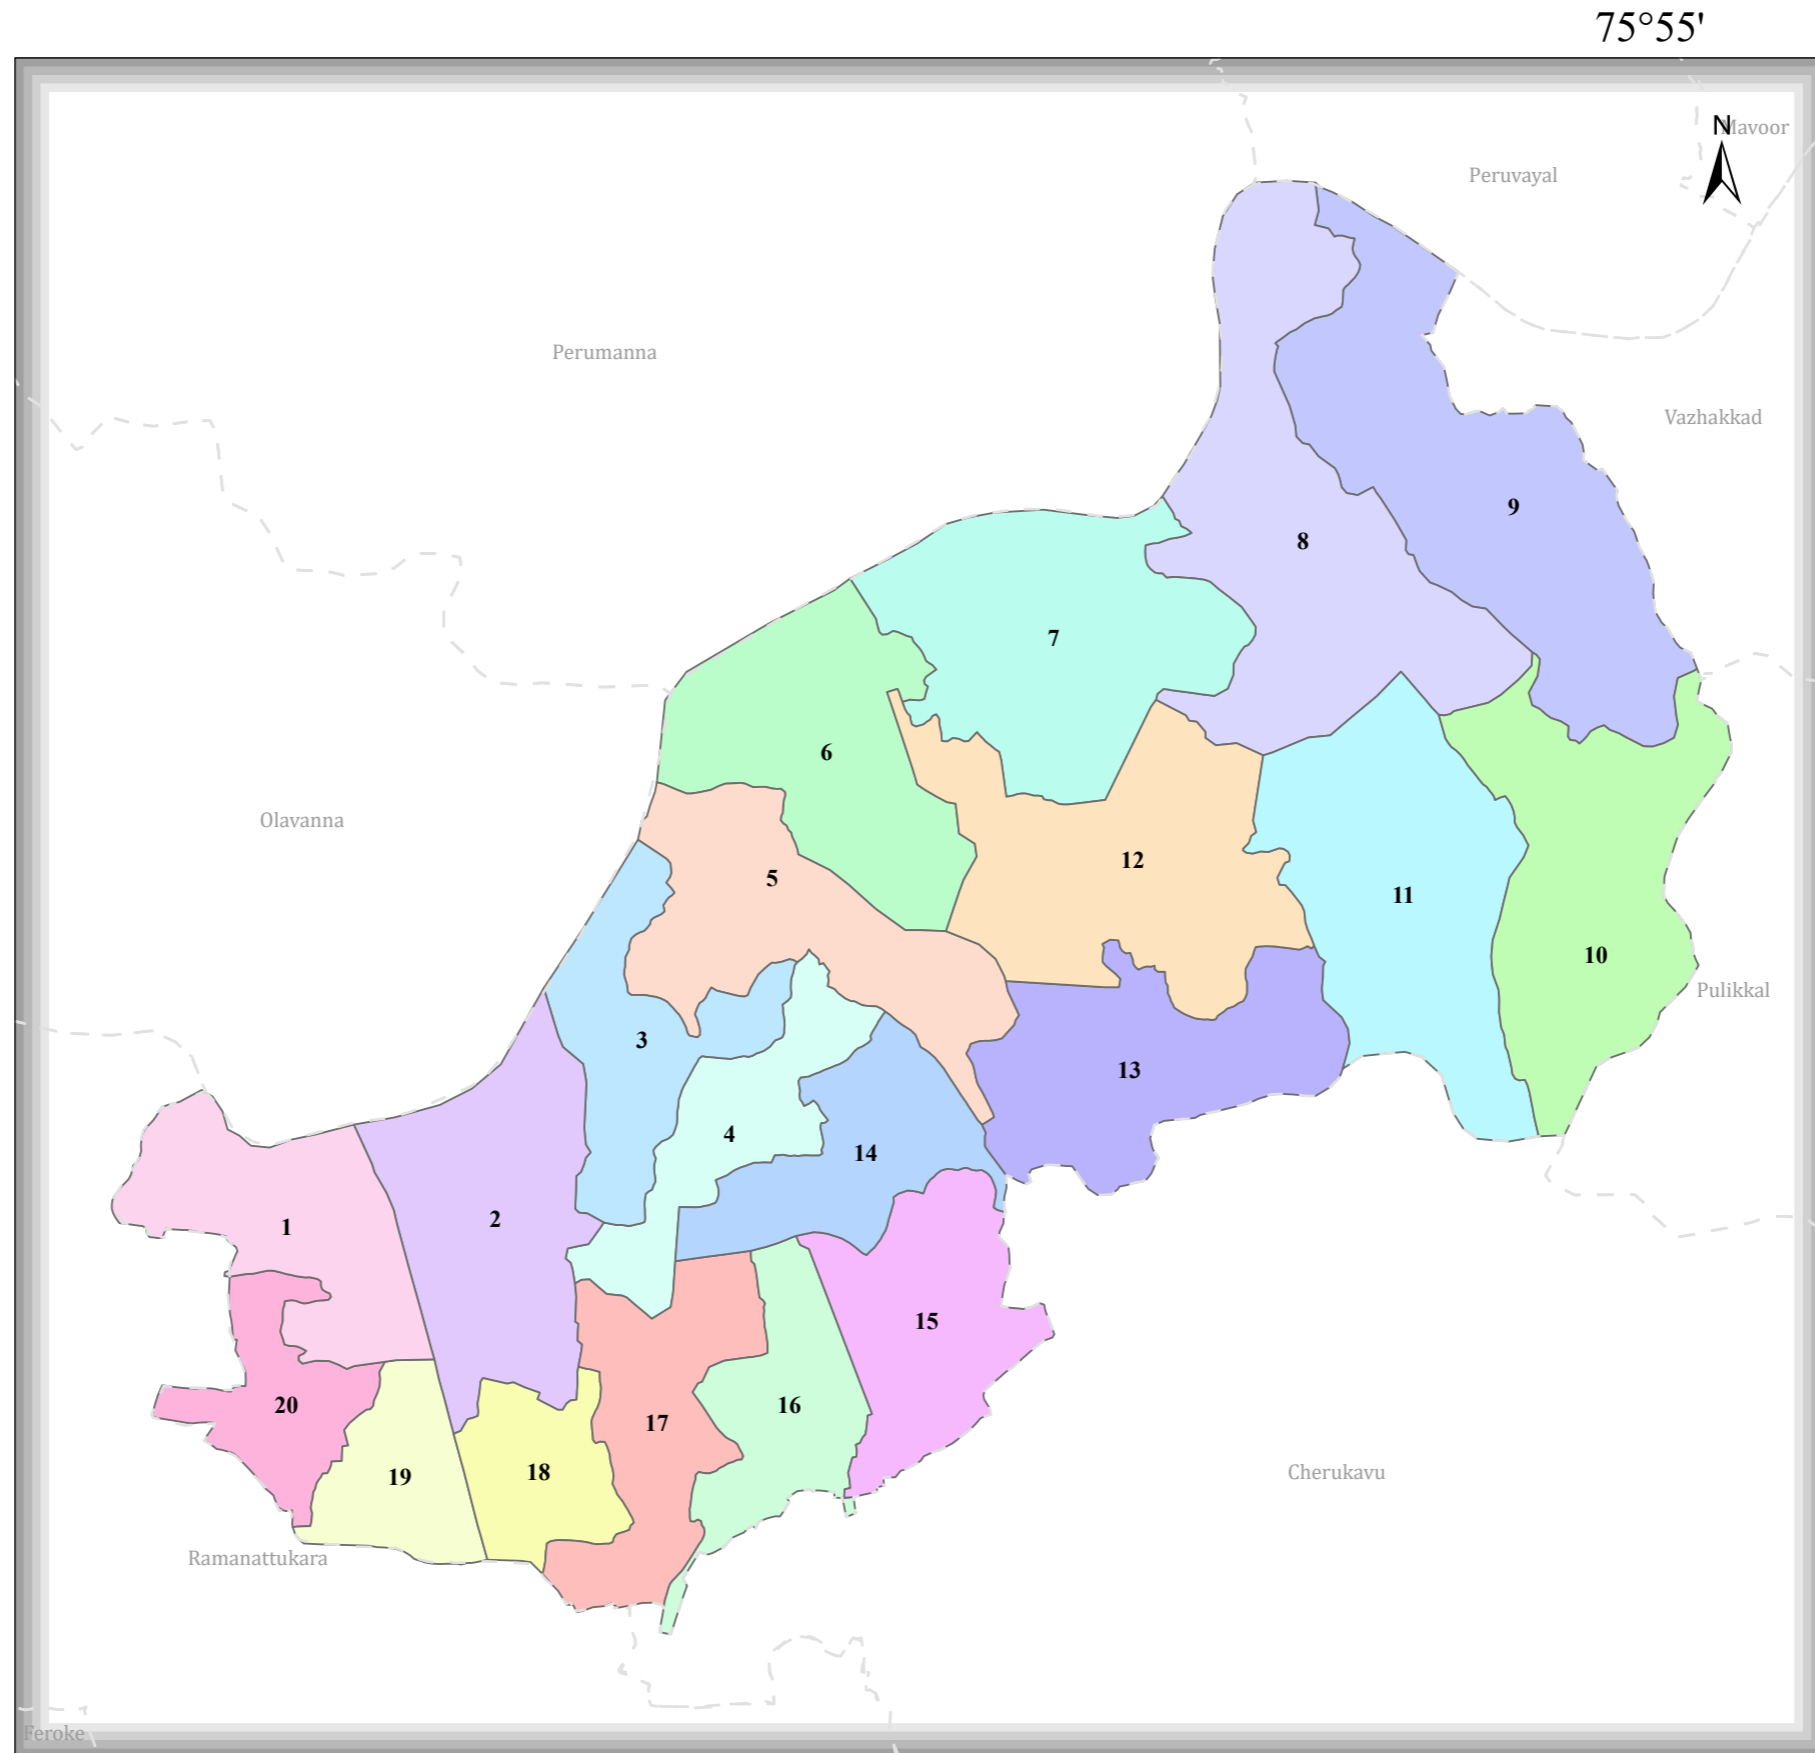

VAZHAYUR

DISTRICT NAME :MALAPPURAM

- WARD BOUNDARY
- 1-ANDIKKADENKUZHI
 - 2-AZHINHILAM
 - 3-KARAD
 - 4-CHARALODI
 - 5-VIRIPPADAM
 - 6-PONNEMPADAM
 - 7-THIRUTHIYAD
 - 8-PUNCHAPPADAM
 - 9-MUNDAKASSERI
 - 10-VAZHAYOOR
 - 11-ALUNGAL
 - 12-KAKKOVE
 - 13-KOTTUPADAM
 - 14-EAST KARAD
 - 15-EAST PUTHUKODE
 - 16-PUTHUKKODE
 - 17-AREEKKUNNU
 - 18-KUTHIRATTUPARAMBIL
 - 19-PARAMMAL
 - 20-KALIPARAMB