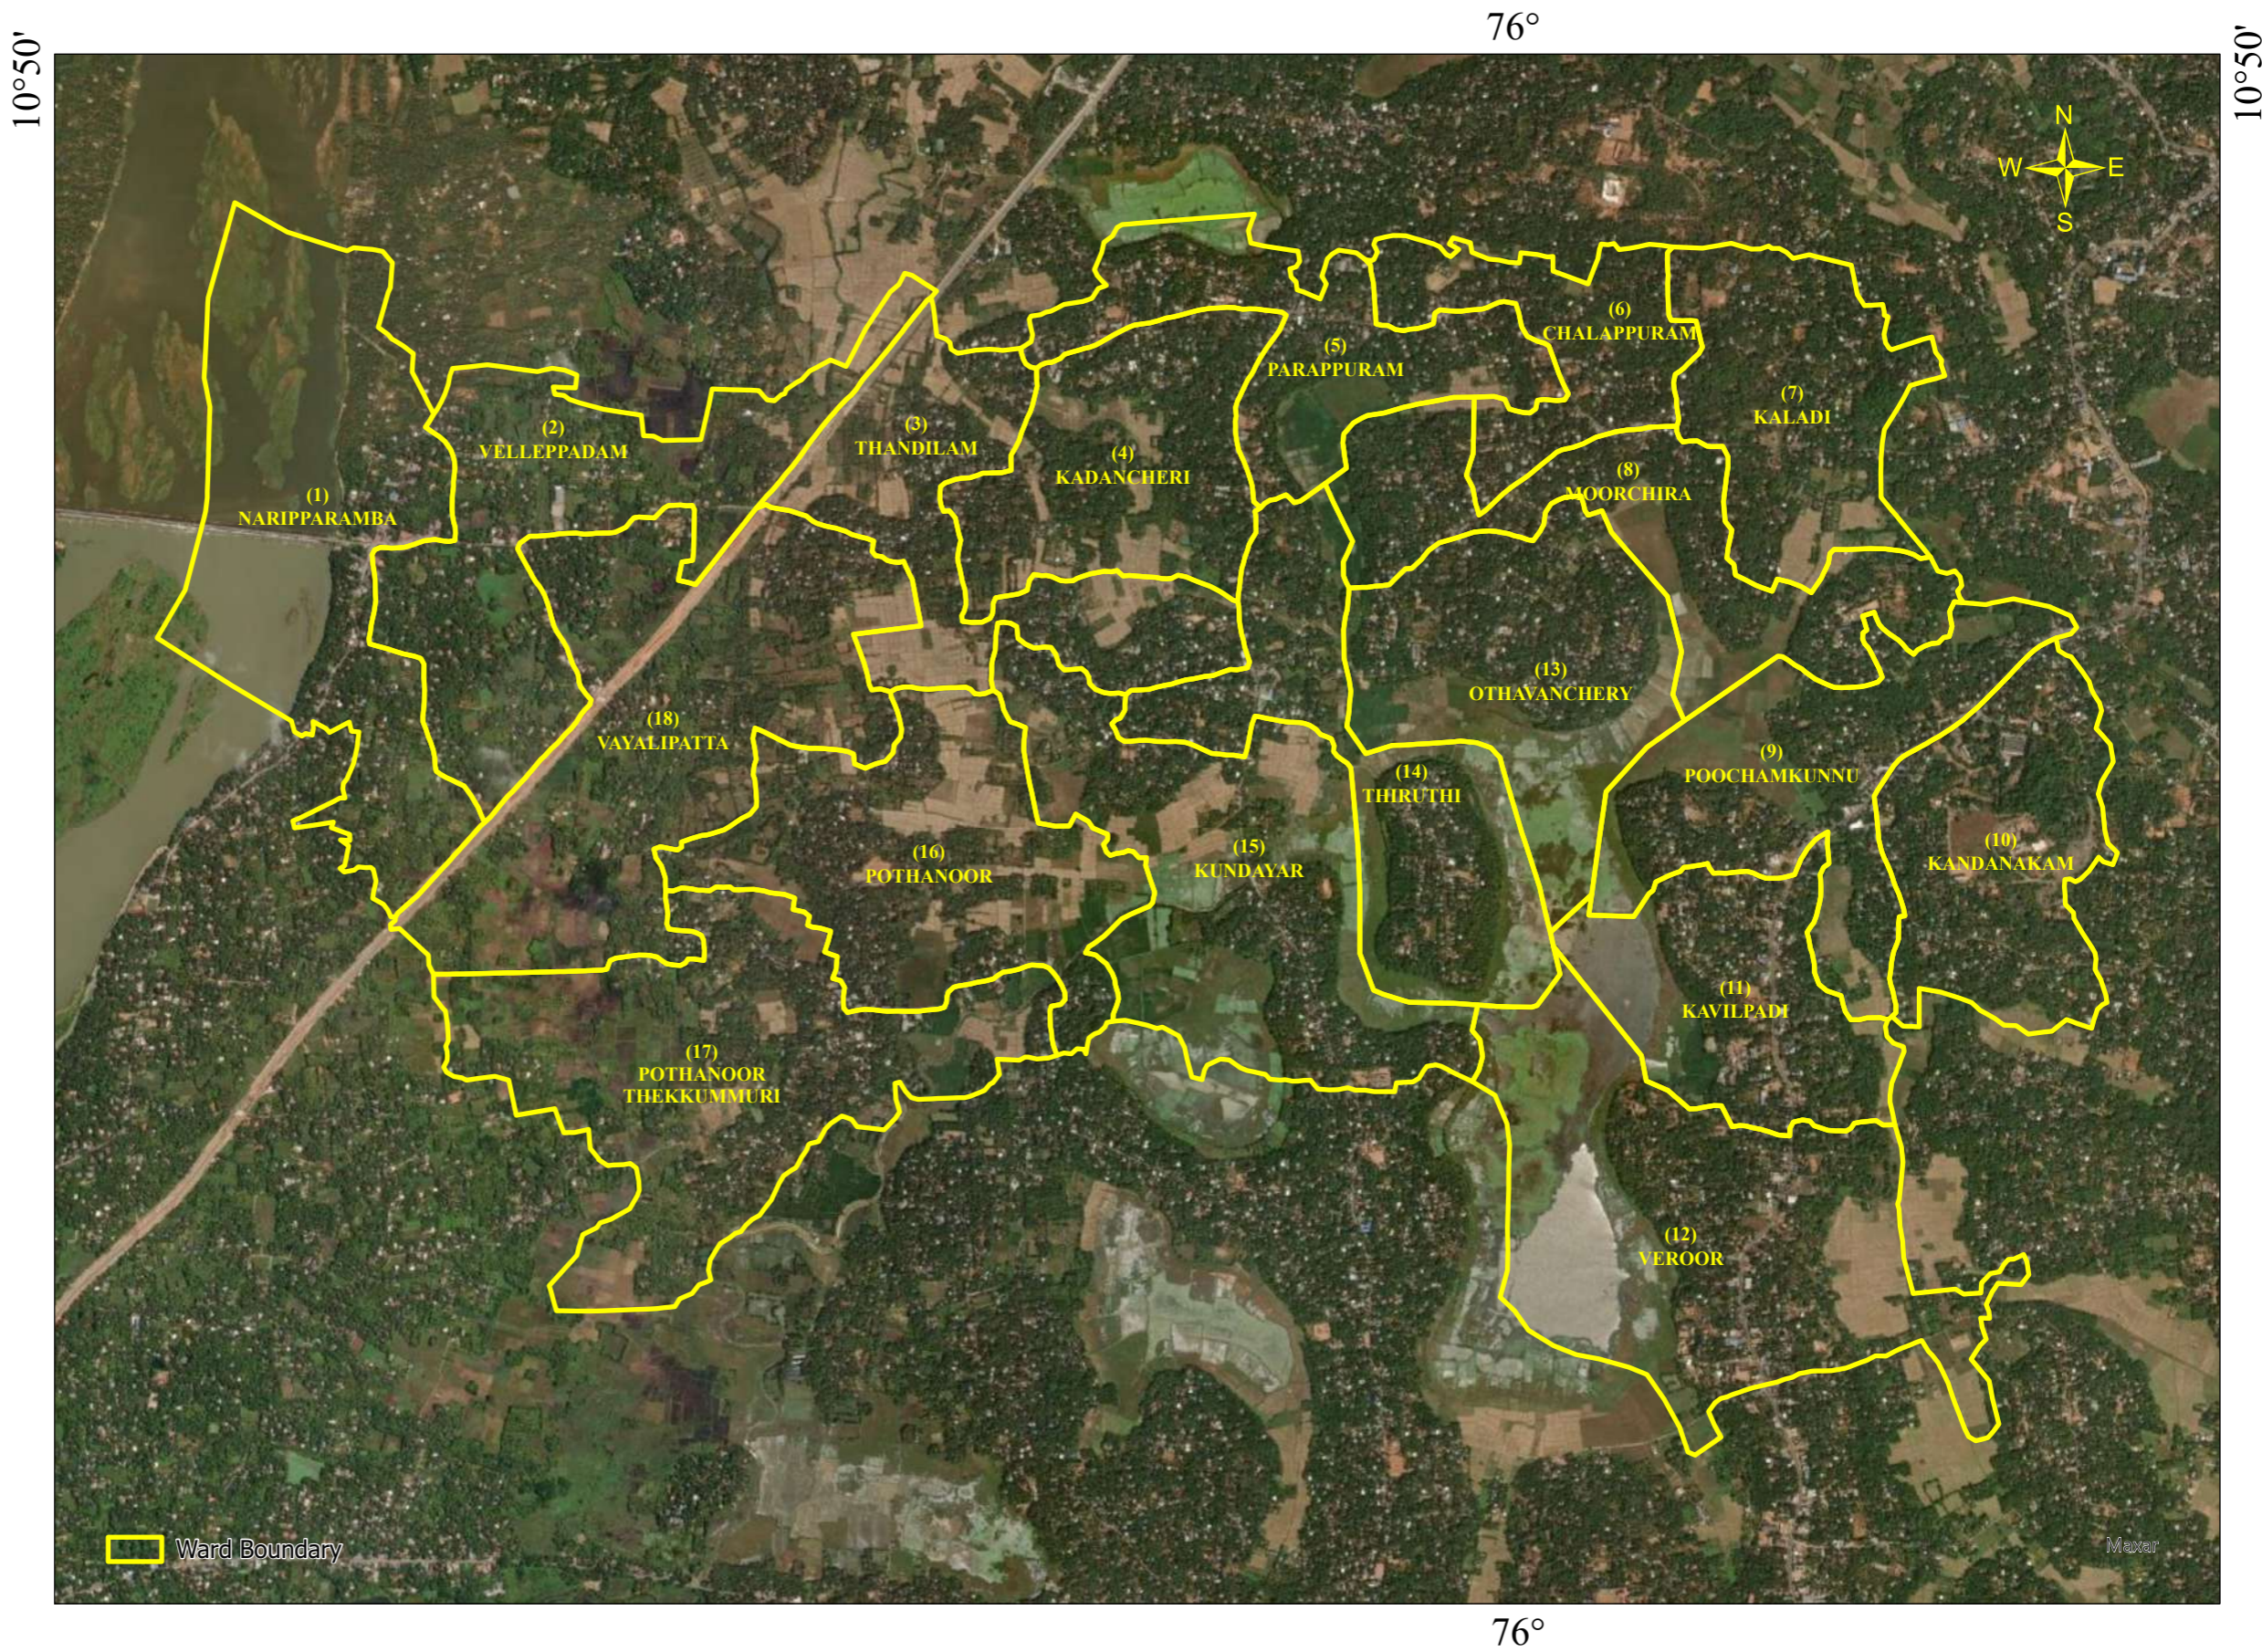

KALADY

DISTRICT NAME :MALAPPURAM

Ward Boundary