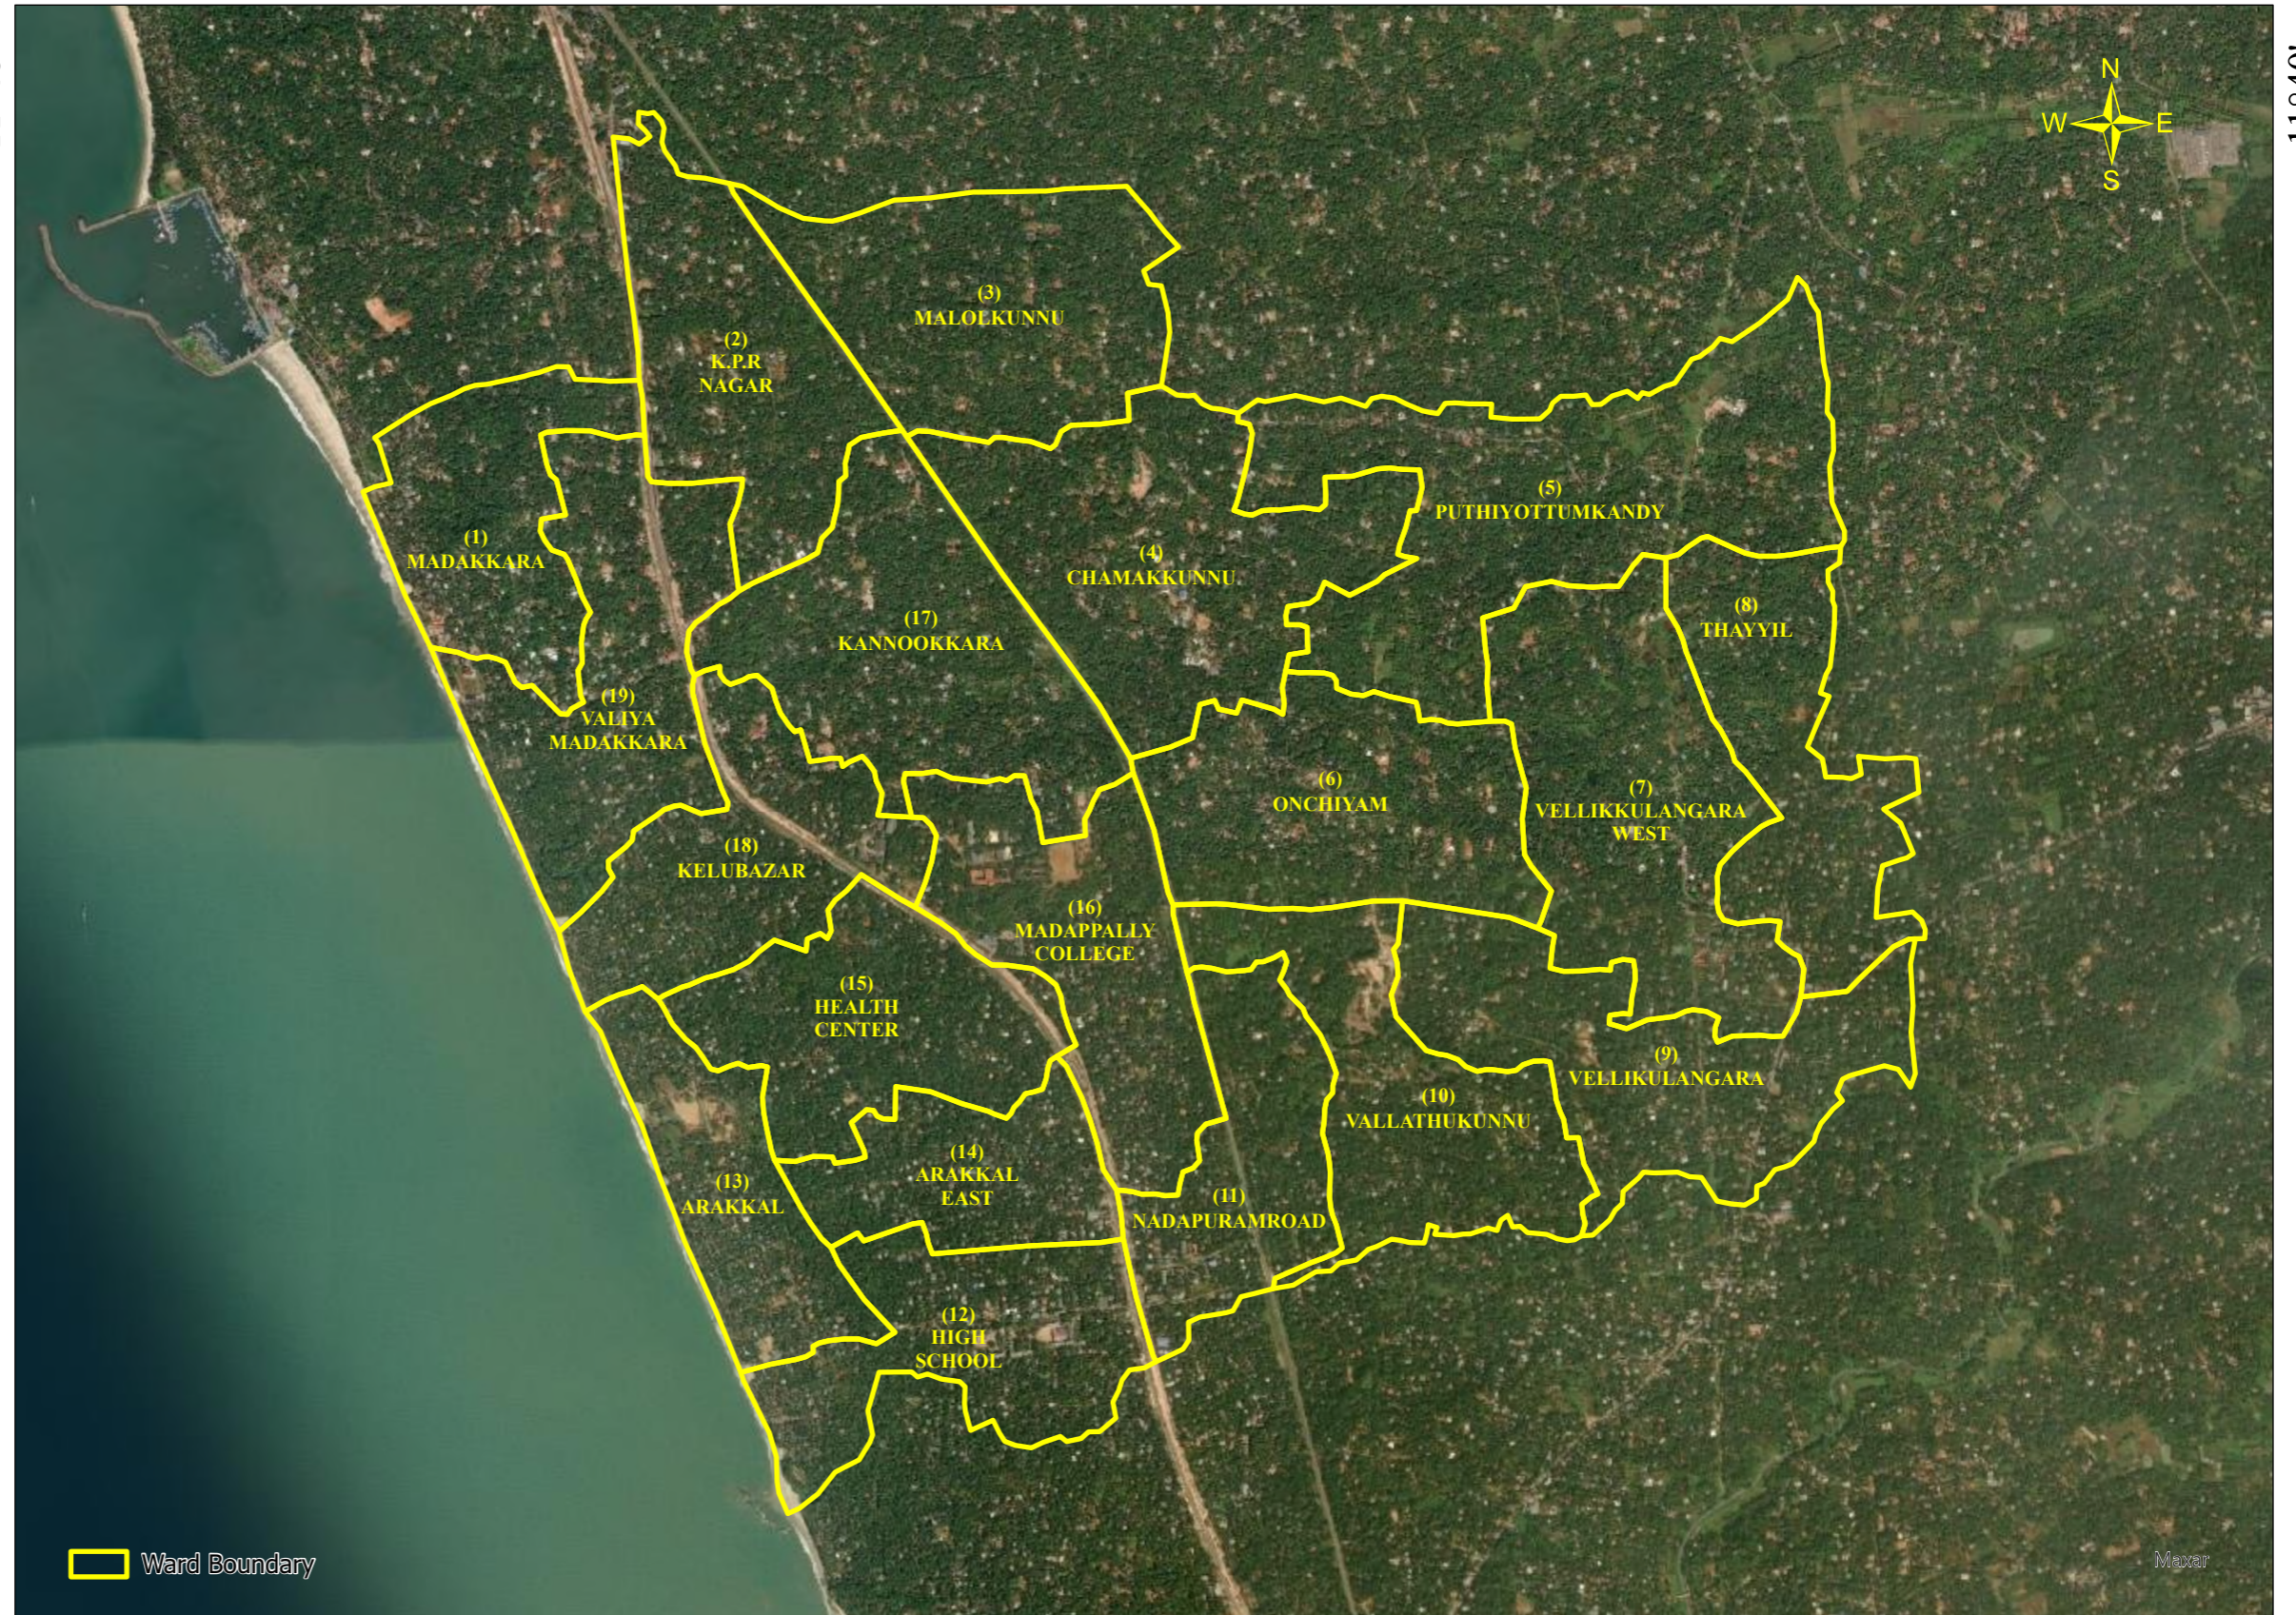

ONCHIYAM

DISTRICT NAME :KOZHIKKODE

11°40'

75°35'

11°40'

Ward Boundary

75°35'