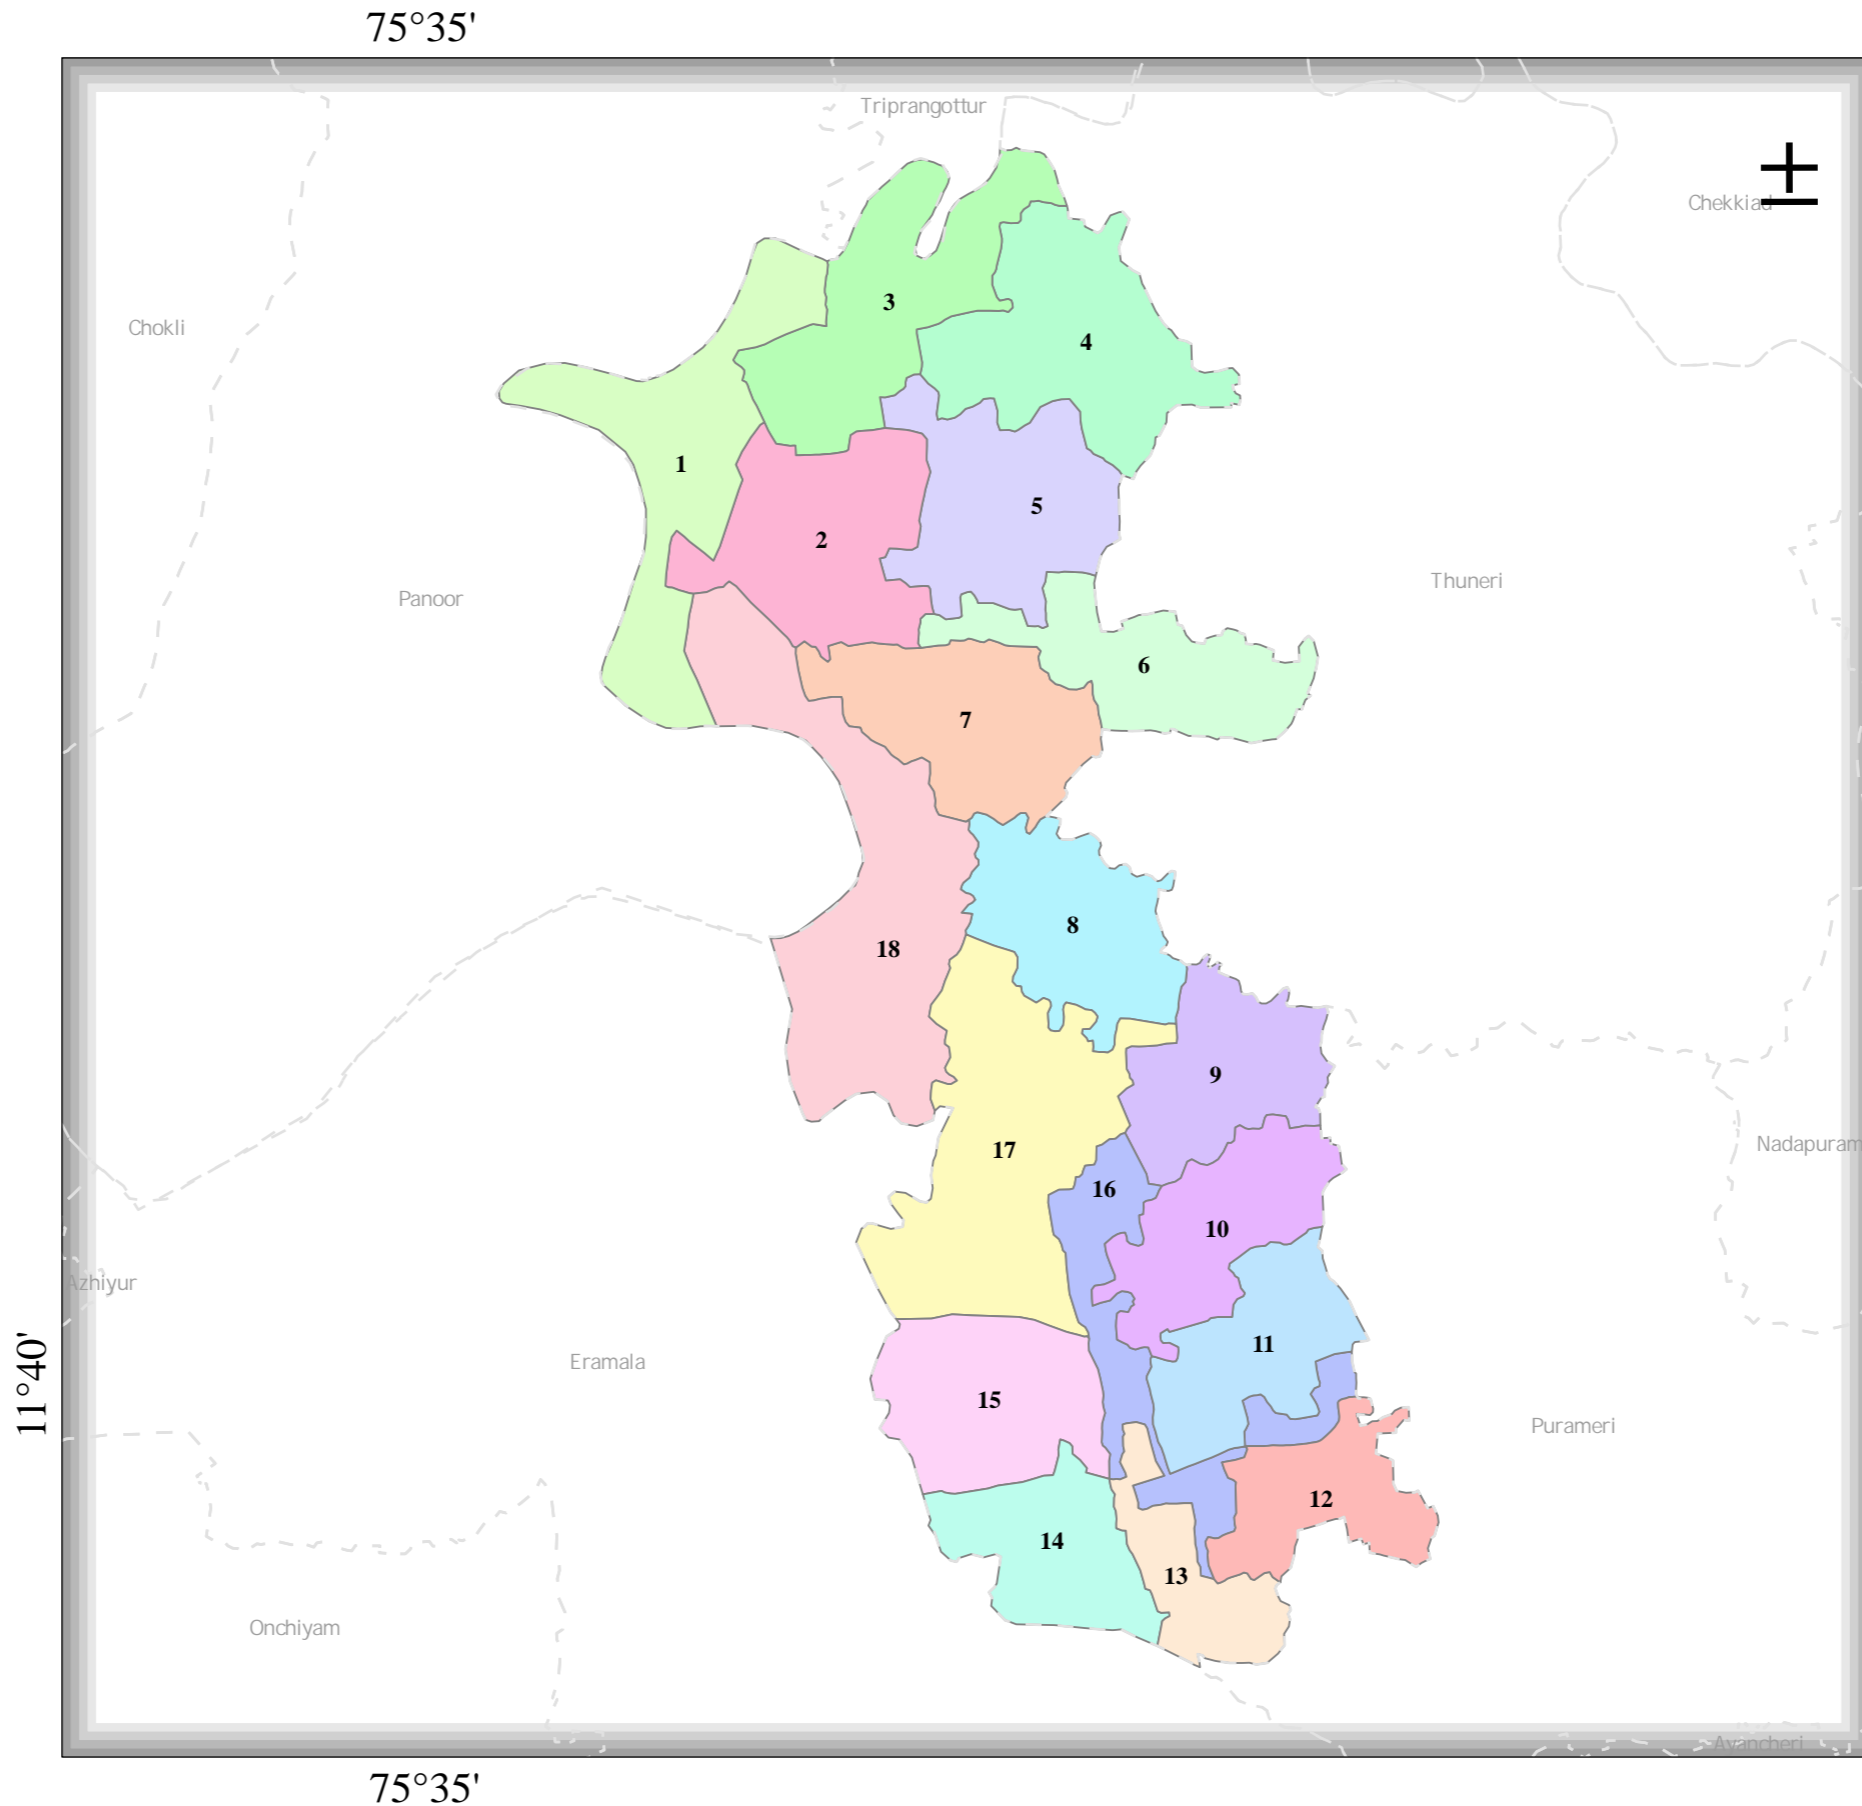

EDACHERI

DISTRICT NAME :KOZHIKKODE

- Ward Boundary
- 1-KAYAPPANACHI
 - 2-IRINGANNUR WEST
 - 3-IRIGANNUR NORTH
 - 4-IRINGANNUR
 - 5-IRINGANNUR HIGH SCHOOL
 - 6-KOTTEMBRAM
 - 7-KACHERI
 - 8-EDACHERI NORTH
 - 9-CHUNDAYIL
 - 10-AALISSERY
 - 11-THALAYI NORTH
 - 12-THALAYI
 - 13-NARIKKUNNU
 - 14-KALIYAMVELLI
 - 15-KAKKANNUR`
 - 16-PUTHIYANGADI
 - 17-EDACHERI CENTRAL
 - 18-THURUTHI