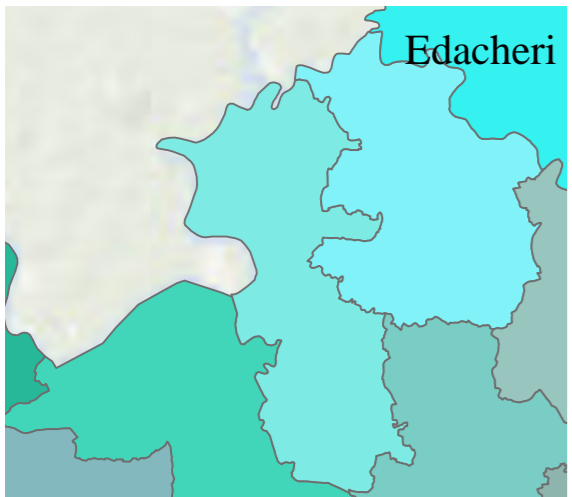

EDACHERI

DISTRICT NAME :KOZHIKKODE

- Ward Boundary
- 1-KAYAPPANACHI
 - 2-IRINGANNUR WEST
 - 3-IRIGANNUR NORTH
 - 4-IRINGANNUR
 - 5-IRINGANNUR HIGH SCHOOL
 - 6-KOTTEMBRAM
 - 7-KACHERI
 - 8-EDACHERI NORTH
 - 9-CHUNDAYIL
 - 10-AALISSERY
 - 11-THALAYI NORTH
 - 12-THALAYI
 - 13-NARIKKUNNU
 - 14-KALIYAMVELLI
 - 15-KAKKANNUR`
 - 16-PUTHIYANGADI
 - 17-EDACHERI CENTRAL
 - 18-THURUTHI