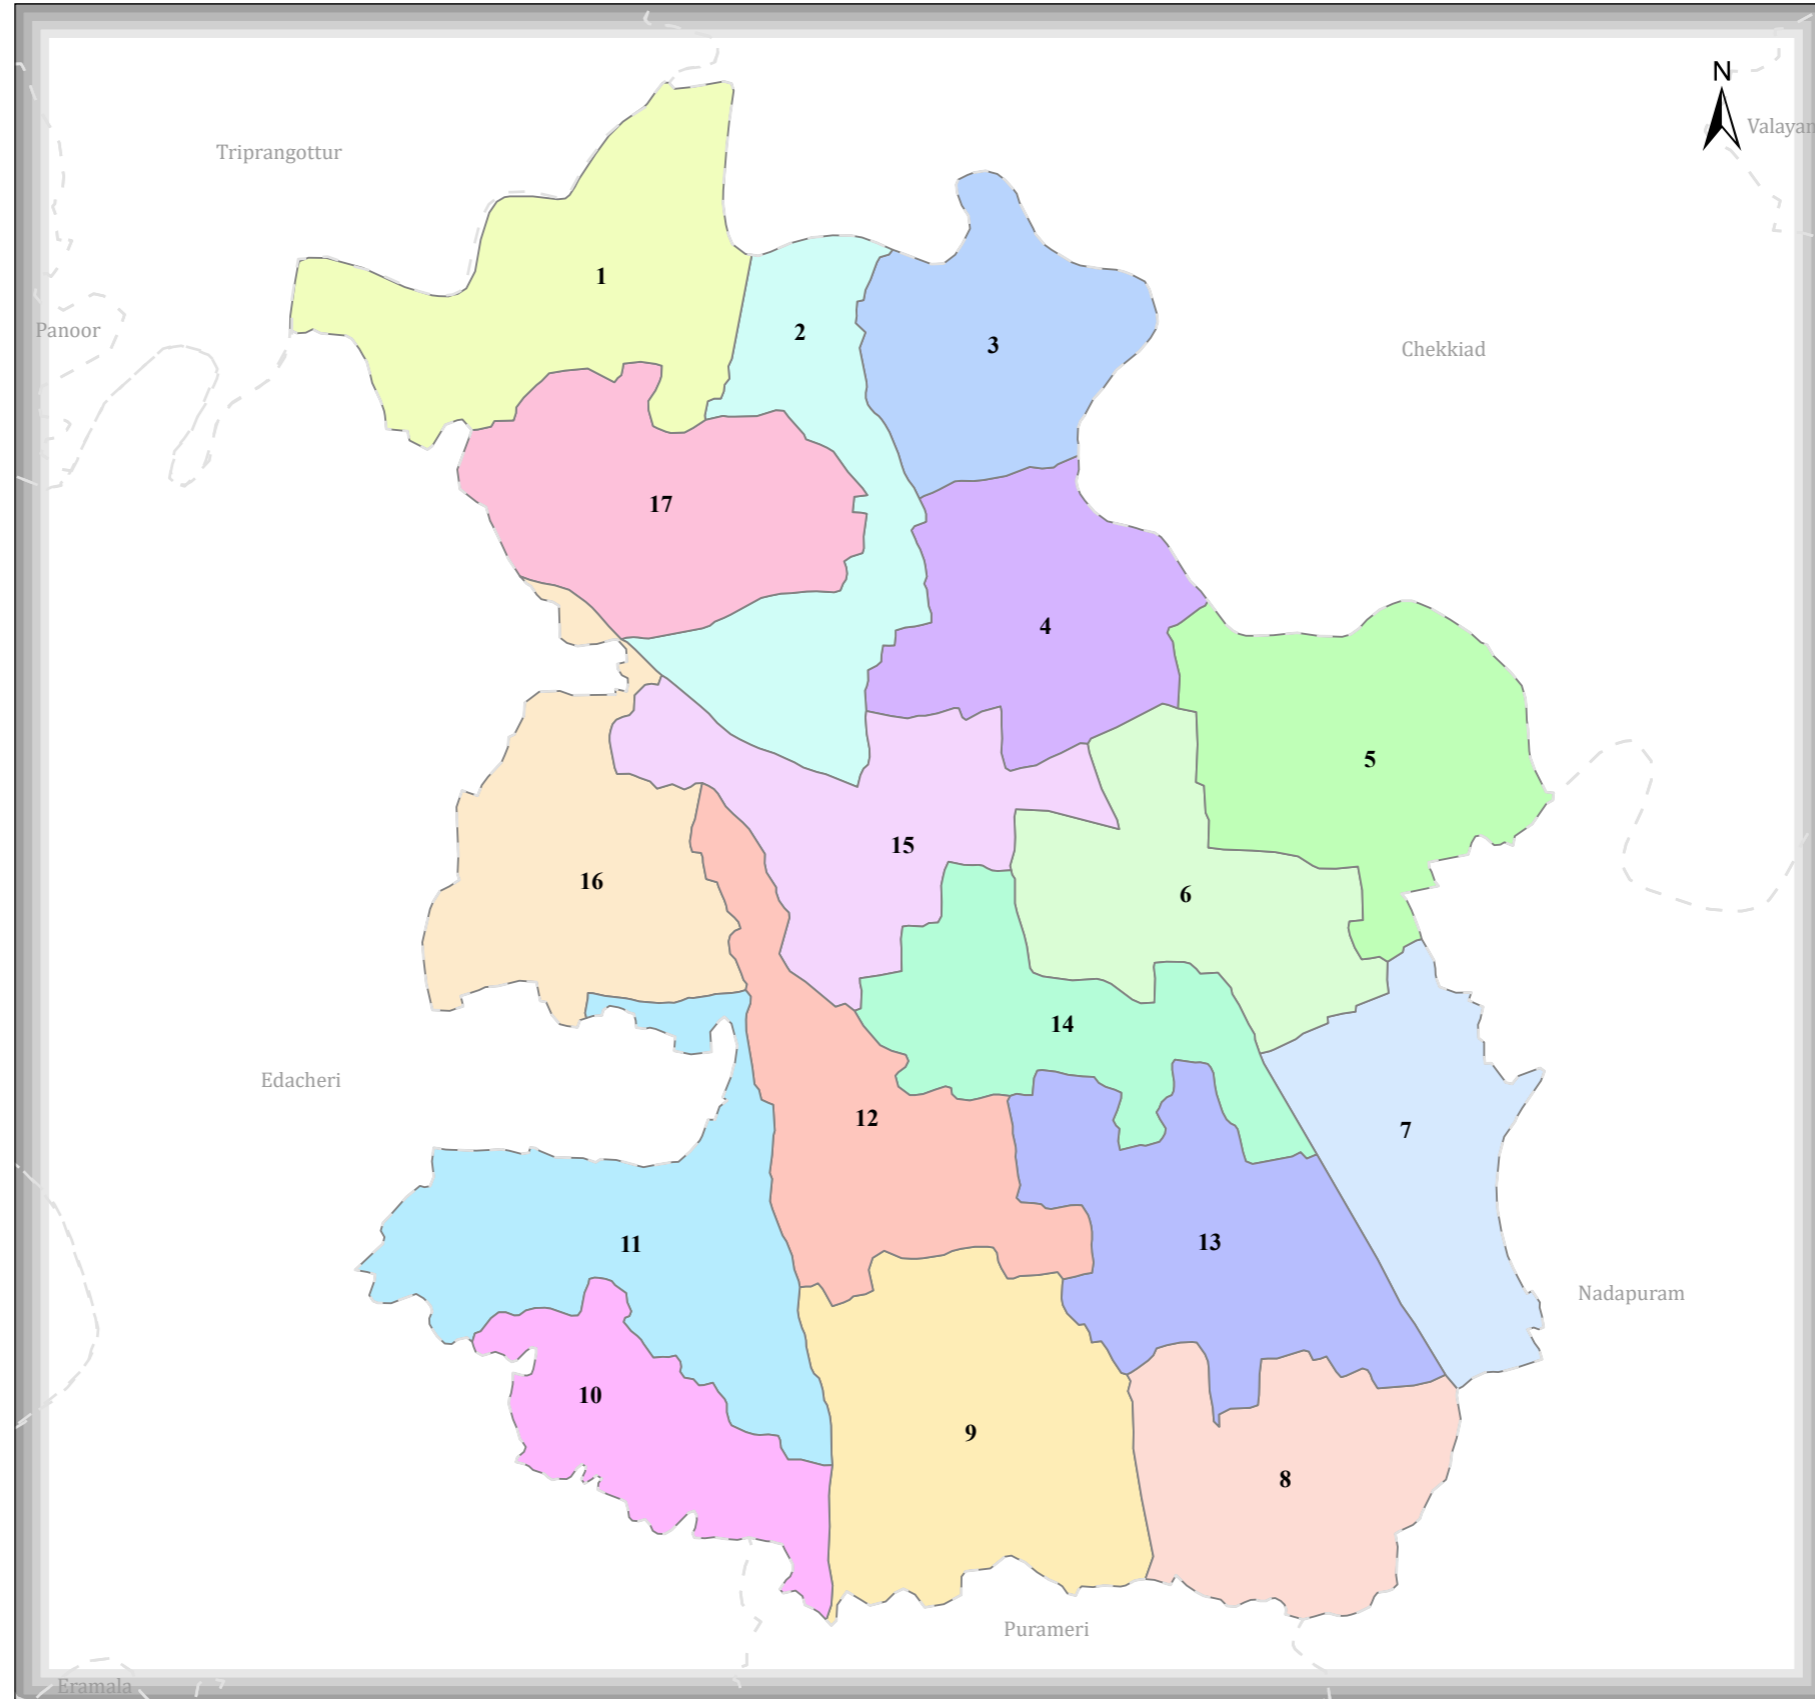

THUNERI

DISTRICT NAME :KOZHIKKODE

- WARD BOUNDARY
- 1-THAZHE MUDAVANTHERI
 - 2-MUDAVANTHERI CENTER
 - 3-MUDAVANTHERI PERIYANDI
 - 4-KALATHARA
 - 5-PERODE
 - 6-BALAWADI
 - 7-AVOLAM
 - 8-CHALAPPURAM SOUTH
 - 9-CHERUVALLUR
 - 10-MALABAR KODENCHERI
 - 11-KODENCHERI
 - 12-VELLUR NORTH
 - 13-CHALAPPURAM NORTH
 - 14-KANNANKAI
 - 15-THUNERI TOWN
 - 16-CHAMATHUR
 - 17-MUDAVANTHERI PANADA