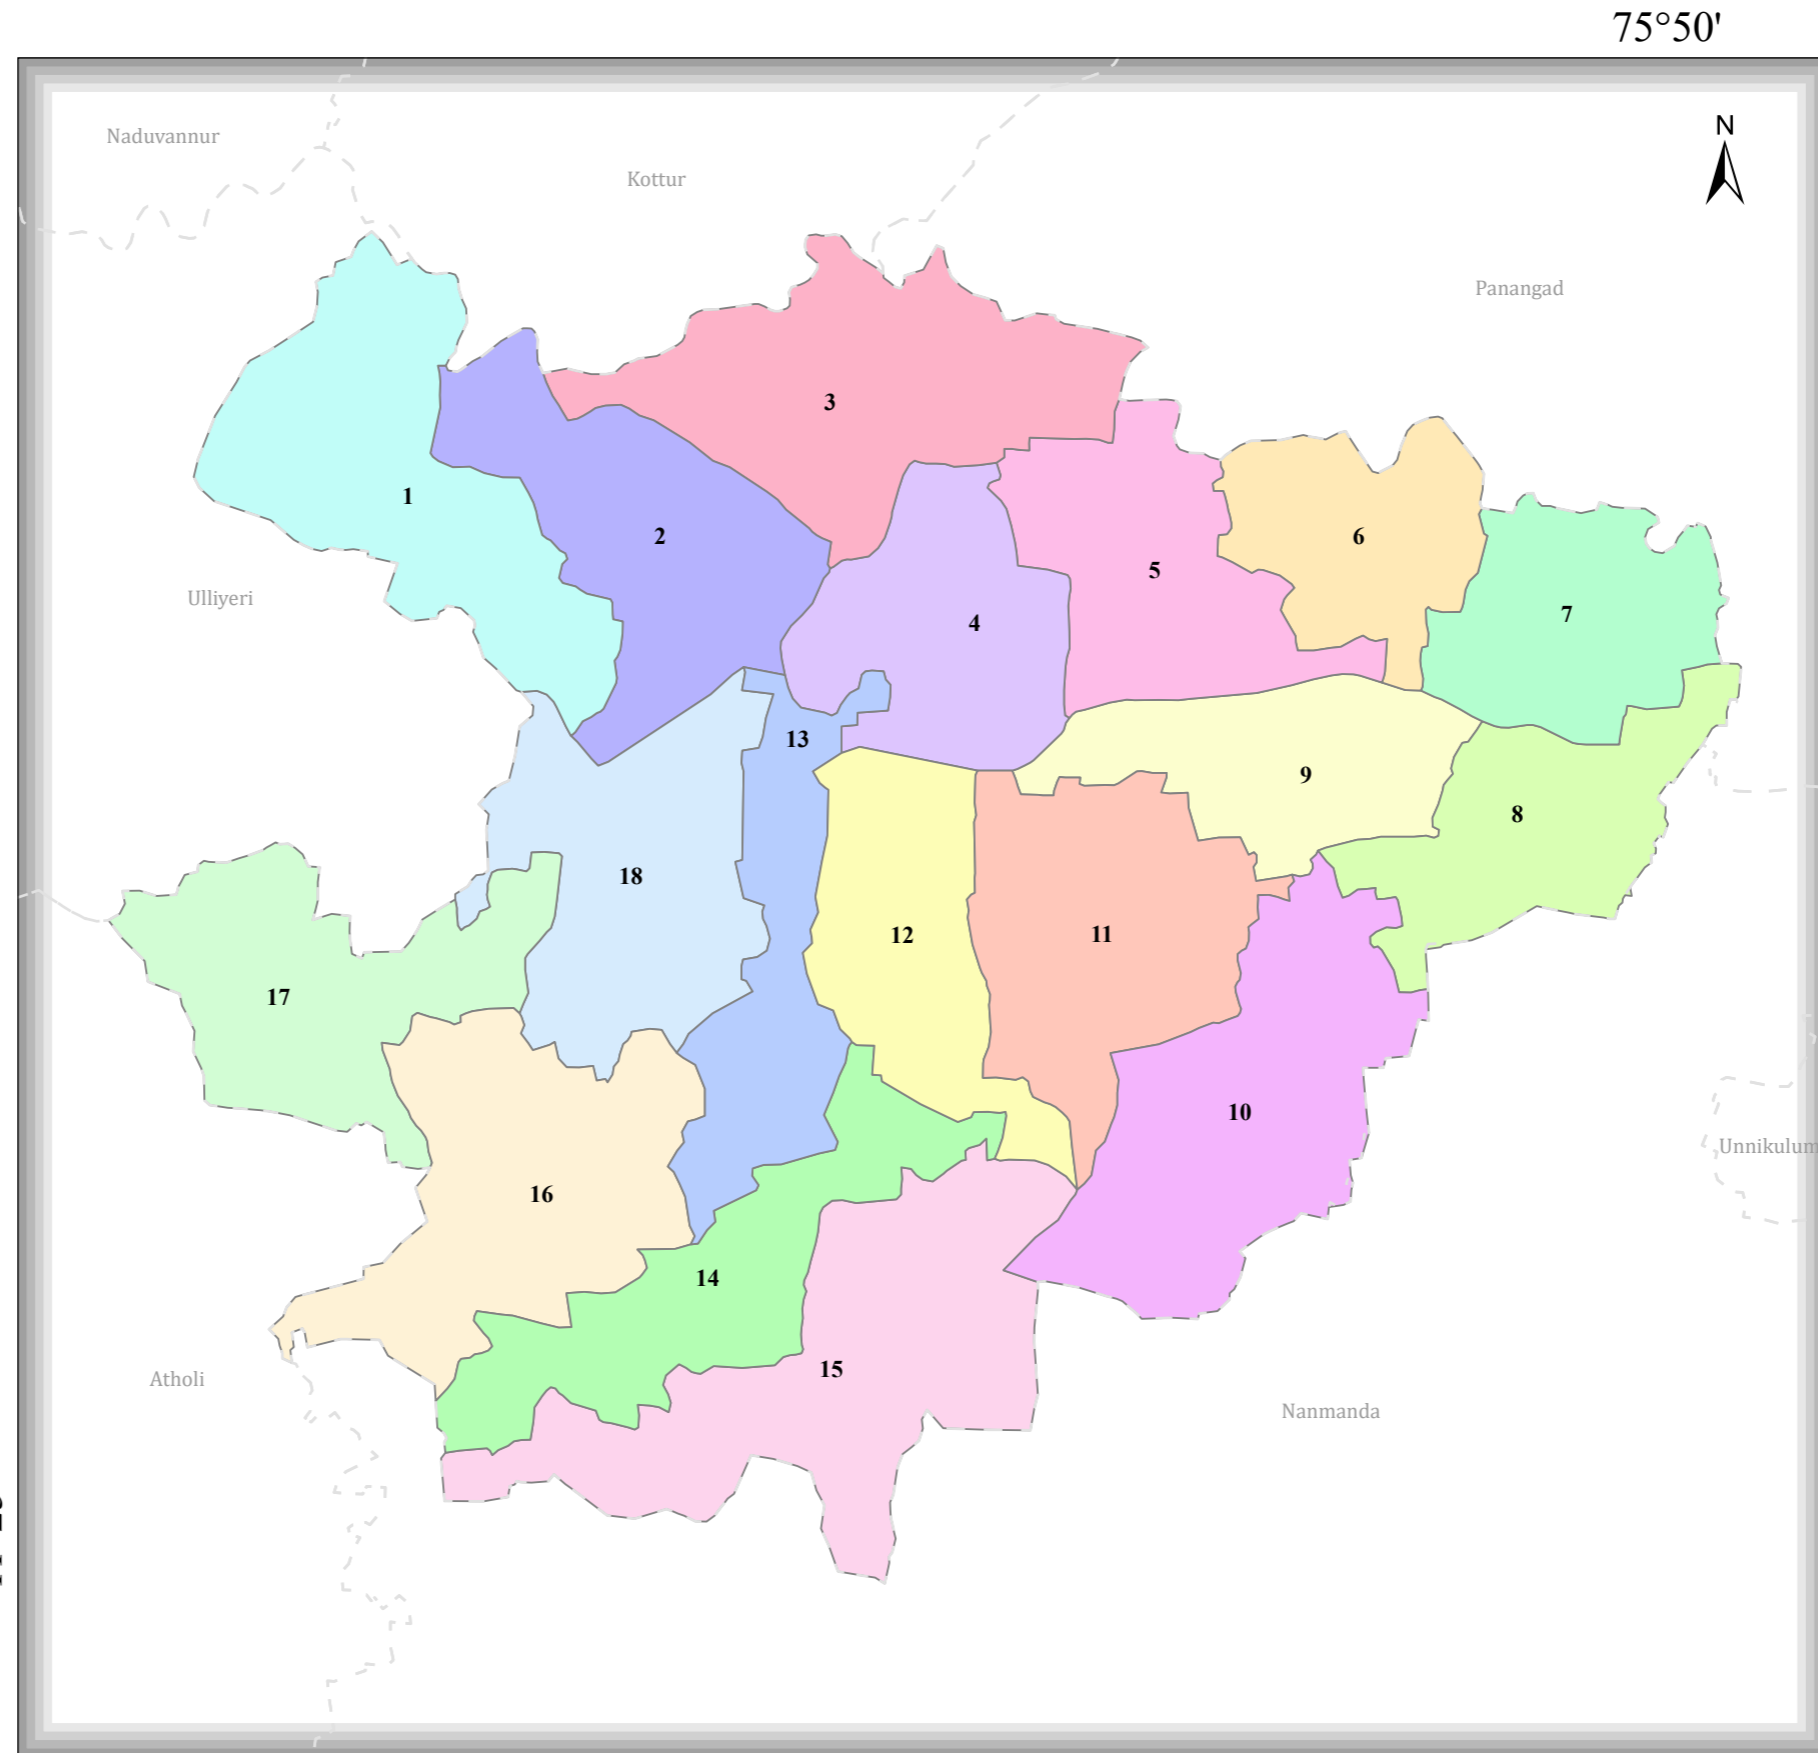

# BALUSSERI

DISTRICT NAME :KOZHIKKODE

- WARD BOUNDARY
- 1-KANHIKKAVU
  - 2-THURUTHIYAD
  - 3-MULLOLITHARA
  - 4-THATHAMBATH
  - 5-PUTHOORVATTAM
  - 6-BALUSSERY WEST
  - 7-BALUSSERY NORTH
  - 8-BALUSSERY SOUTH
  - 9-PANAYI
  - 10-MANNAMPOYIL
  - 11-PANAYI WEST
  - 12-KOKKALLUR EAST
  - 13-KOKKALLUR
  - 14-ERAMANGALAM NORTH
  - 15-ERAMANGALAM SOUTH
  - 16-KUNNAKKODI
  - 17-KOONANCHERY
  - 18-PARAMBINMUKAL