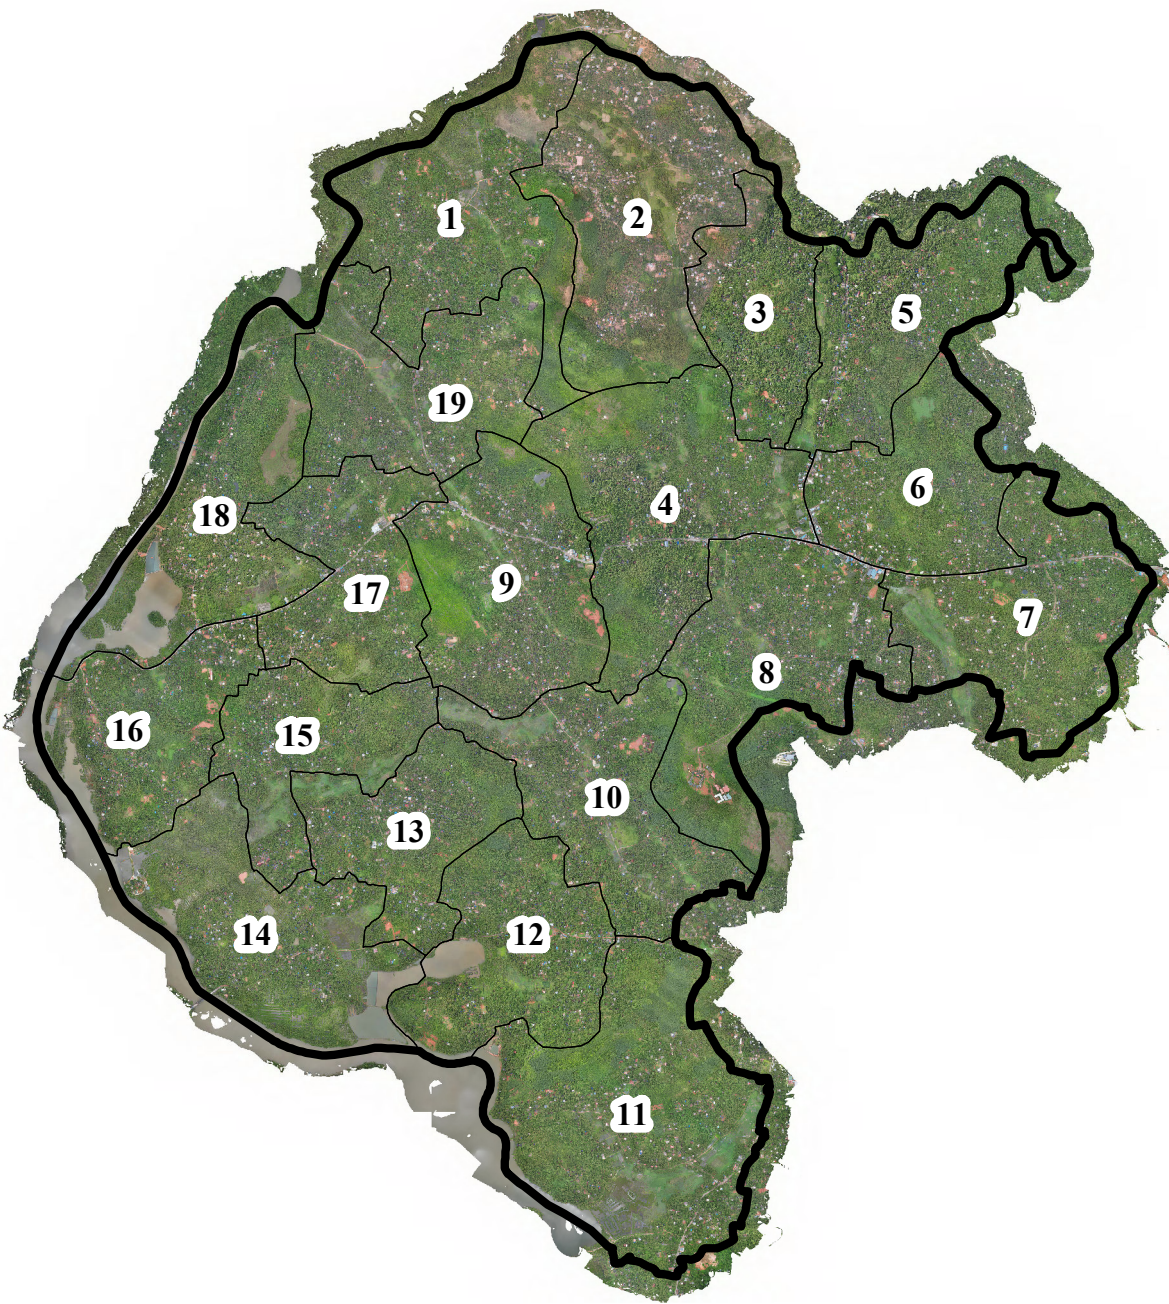

WARD BOUNDARY ULLIYERI GRAMA PANCHAYAT

11°28'20"N

11°28'20"N

11°26'40"N

11°26'40"N

11°25'0"N

11°25'0"N

LEGEND

- LSGD BOUNDARY
- WARD BOUNDARY

- | | |
|--------------------|------------------|
| 1.KAKKANCHERY | 10.NARATH |
| 2.KOYAKKAD WEST | 11.KUNNATHARA |
| 3.THERUVATH KADAVU | 12.PUTHANCHERY |
| 4.ULLIYERI WEST | 13.PUTHOORVATTOM |
| 5.ORAVIL | 14.OLLUR |
| 6.ULLIYERI NORTH | 15.OLLUR NORTH |
| 7.MAMBOYIL | 16.KANAYANKOD |
| 8.ULLIYERI SOUTH | 17.ANAVATHIL |
| 9.MUNDOTH | 18.KANNOOR |
| | 19.MANAD |

Area In SqKm : 25.74 Sq Km

Submitted By:

UL TECHNOLOGY SOLUTIONS PVT LTD
[ULTS]

75°43'20"E

75°45'0.01"E

75°46'40.01"E