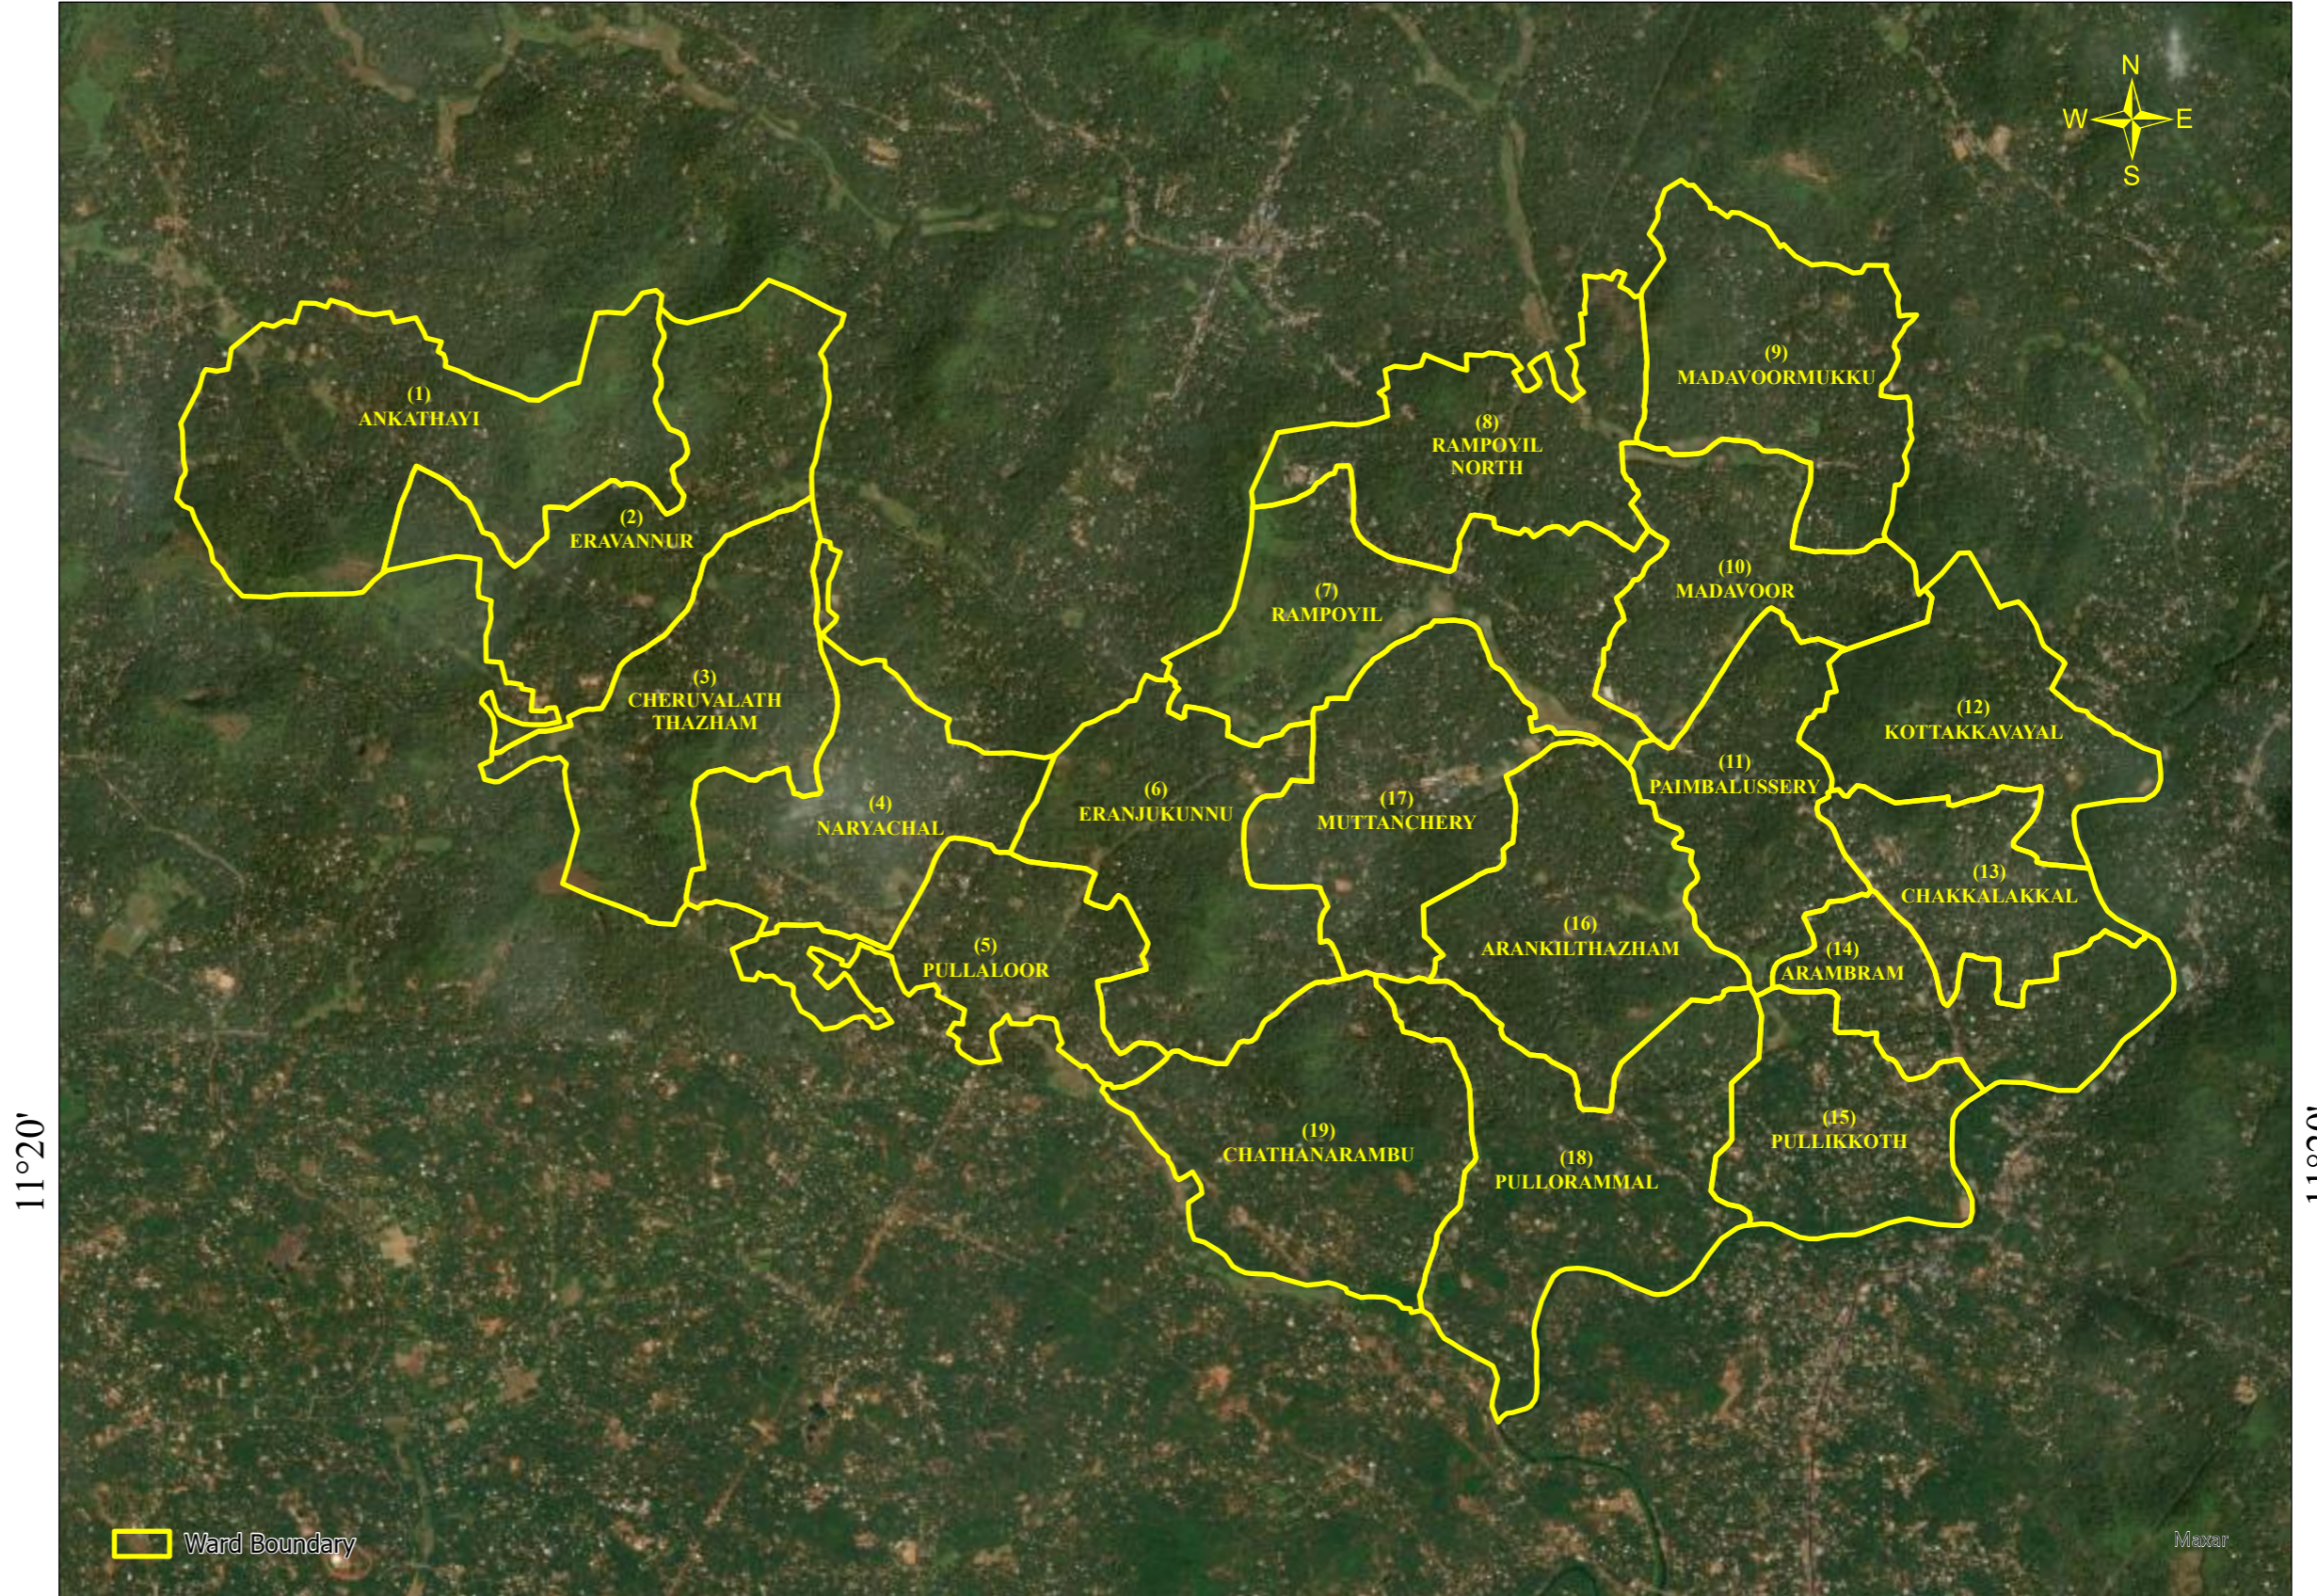

MADAVOOR

DISTRICT NAME :KOZHIKKODE

75°50'

11°20'

11°20'

75°50'