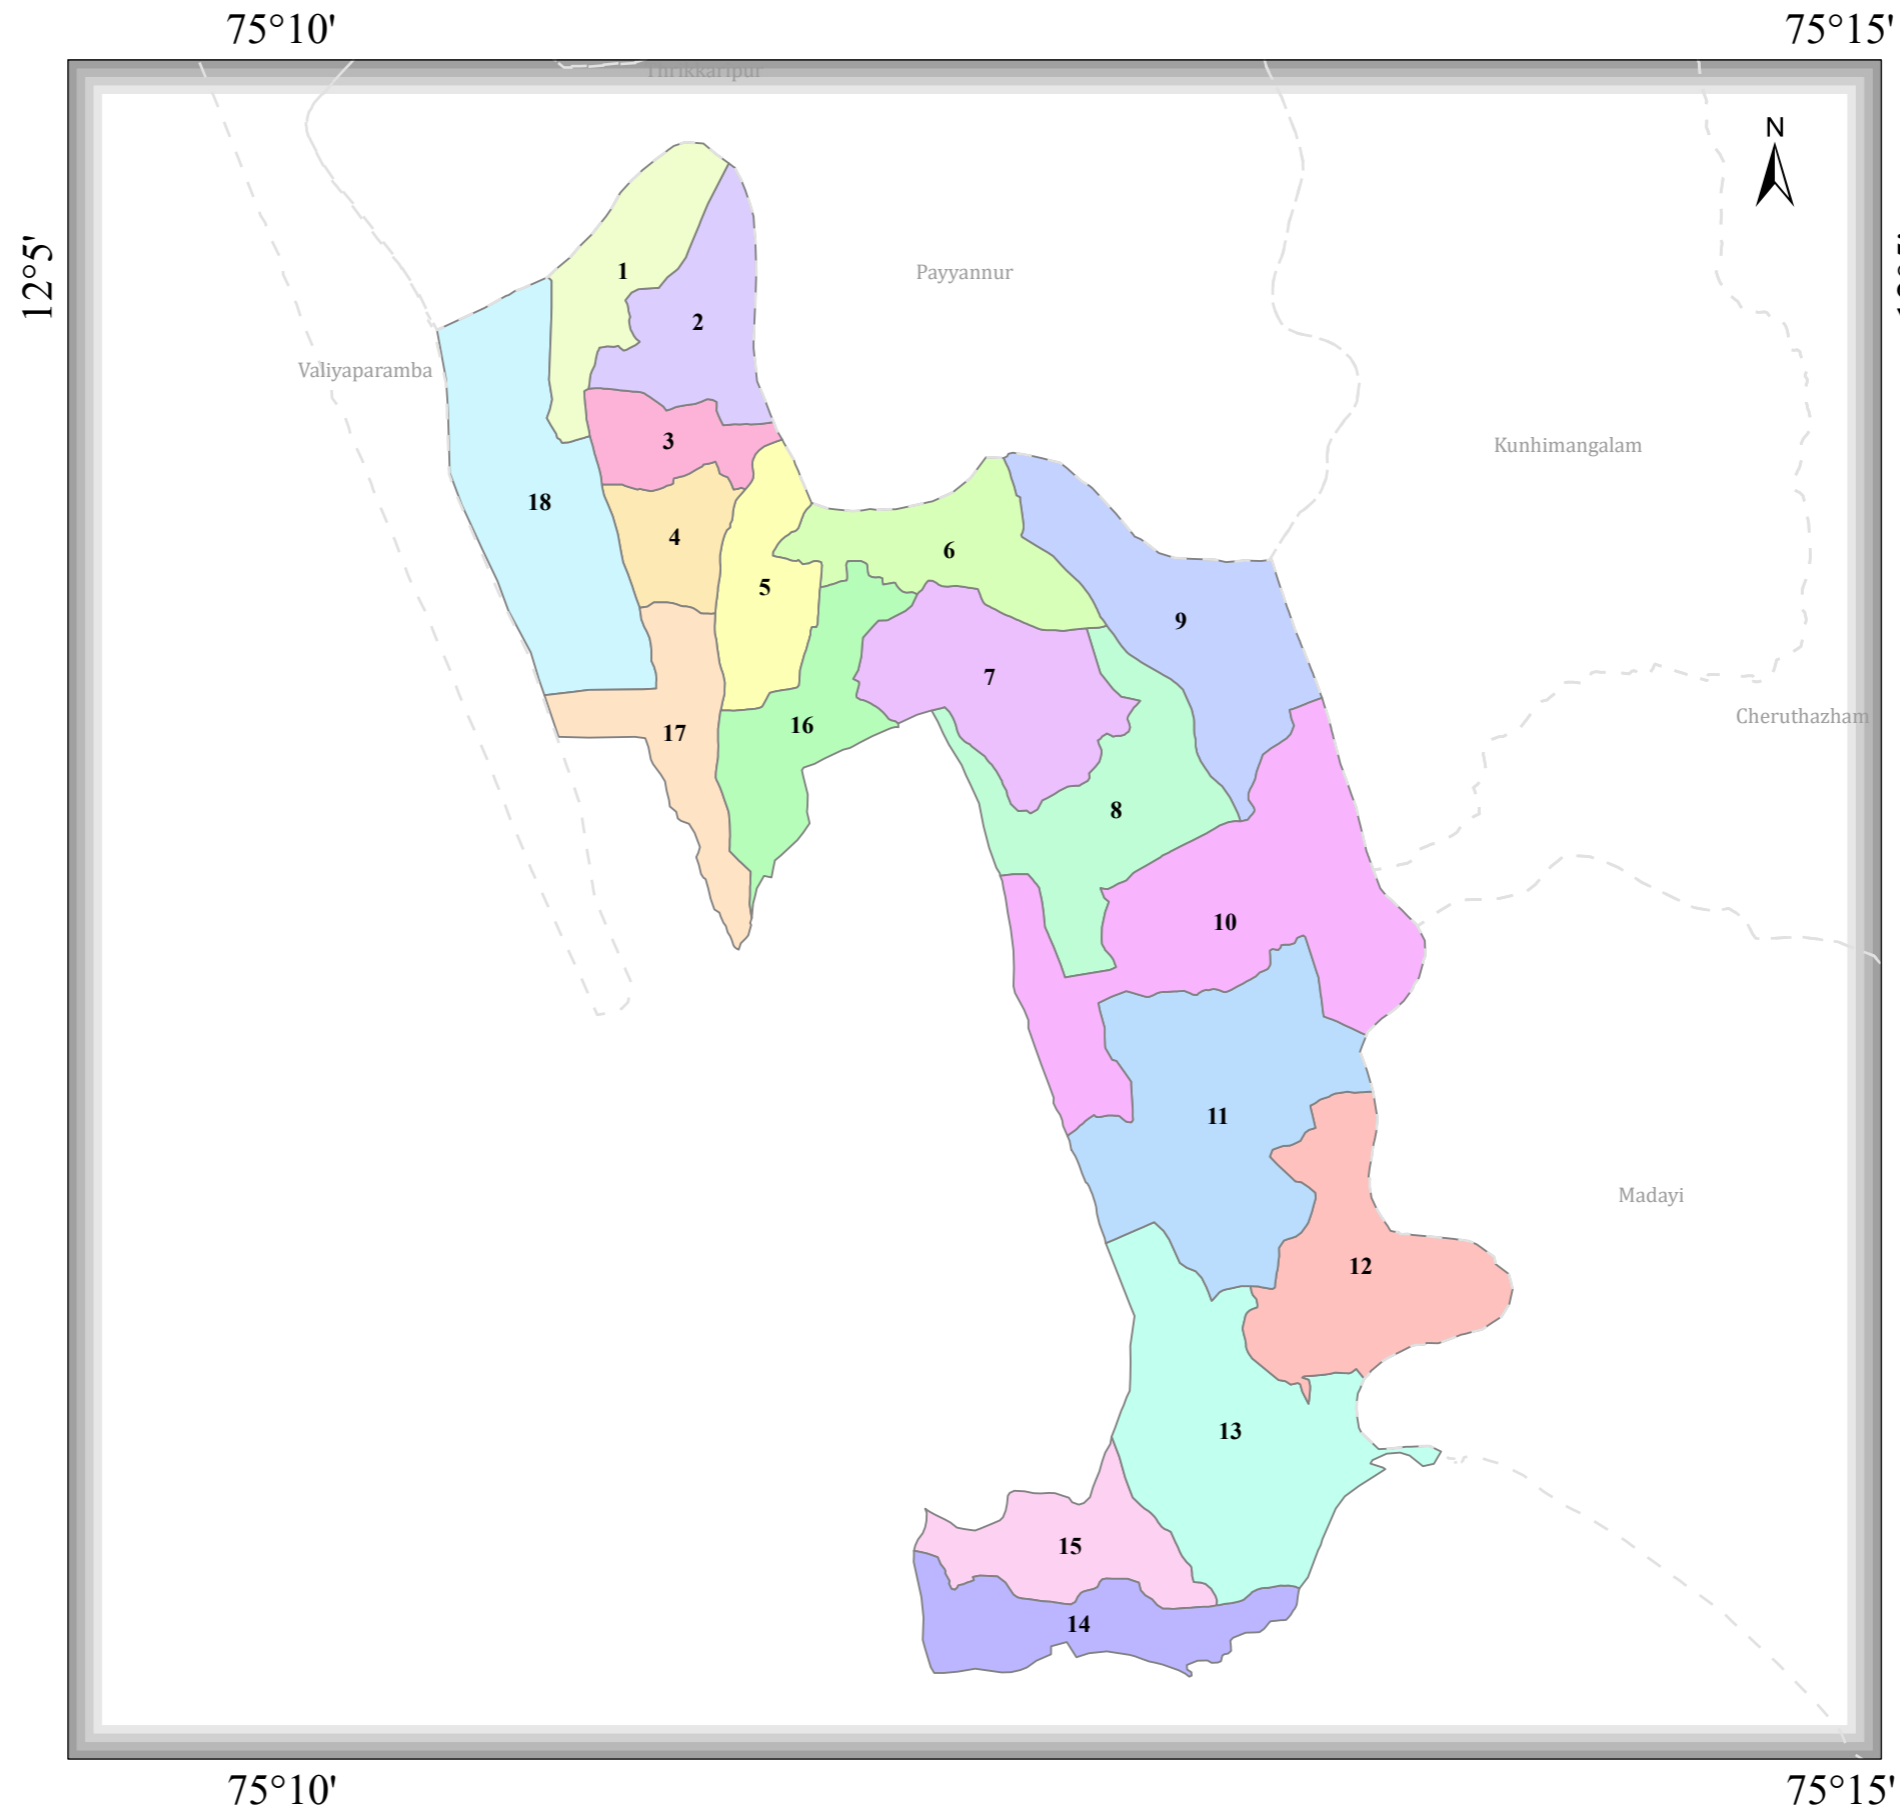

RAMANTHALI

DISTRICT NAME :KANNUR

- WARD BOUNDARY
- 1-VADAKKUMBAD NORTH
 - 2-VADAKKUMBAD EAST
 - 3-KOVVAPPURAM EAST
 - 4-KOVVAPPURAM CENTRE
 - 5-KUNNATHERU
 - 6-KALLETINKADAVU
 - 7-EZHIMALA
 - 8-EZHIMALA NORTH
 - 9-KARANTHAD
 - 10-KUNNARU
 - 11-KUNNARU SOUTH
 - 12-PALAKKODE CENTRAL
 - 13-VALIYA KADAPPURAM
 - 14-ETTIKULAM BEACH
 - 15-ETTIKULAM MOTTAKUNNU
 - 16-RAMANTHALI EAST
 - 17-RAMANTHALI CENTRAL
 - 18-KOVVAPPURAM WEST
 - LOCALBODY