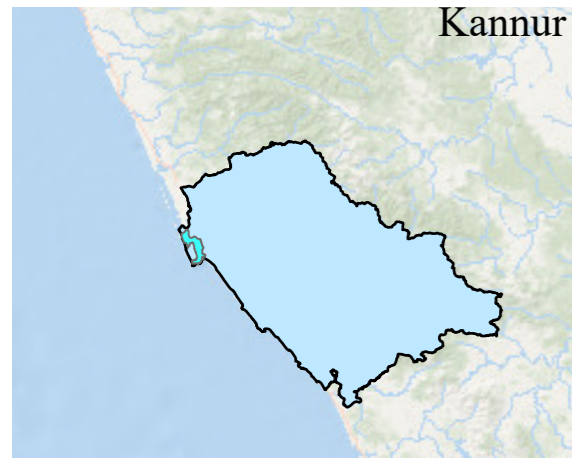

RAMANTHALI

DISTRICT NAME :KANNUR

- WARD BOUNDARY
- 1-VADAKKUMBAD NORTH
 - 2-VADAKKUMBAD EAST
 - 3-KOVVAPPURAM EAST
 - 4-KOVVAPPURAM CENTRE
 - 5-KUNNATHERU
 - 6-KALLETINKADAVU
 - 7-EZHIMALA
 - 8-EZHIMALA NORTH
 - 9-KARANTHAD
 - 10-KUNNARU
 - 11-KUNNARU SOUTH
 - 12-PALAKKODE CENTRAL
 - 13-VALIYA KADAPPURAM
 - 14-ETTIKULAM BEACH
 - 15-ETTIKULAM MOTTAKUNNU
 - 16-RAMANTHALI EAST
 - 17-RAMANTHALI CENTRAL
 - 18-KOVVAPPURAM WEST
 - LOCALBODY