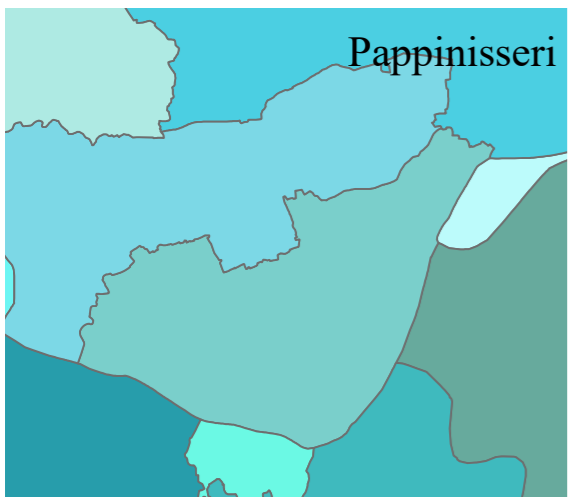

# PAPPINISSERI

DISTRICT NAME :KANNUR

- WARD BOUNDARY
- 1-KOTTAPALAM
  - 2-KARIKKANKULAM
  - 3-DHARMAKINAR
  - 4-PAZHANCHIRA
  - 5-MANHAKULAM
  - 6-PULAKKARAVAYAL
  - 7-KEECHERIKUNNU
  - 8-KATTYAM
  - 9-MANGADAVU
  - 10-KALLOORI
  - 11-AROLI
  - 12-AROLI HIGH SCHOOL
  - 13-MORONNUMMAL
  - 14-THURUTHI
  - 15-PAPPINISSERI CENTRAL
  - 16-VILAKANDAM
  - 17-ARATHIL
  - 18-KATTILEPALLI
  - 19-BAPPIKAN THODE
  - 20-ILLIPURAM
  - 21-PODIKKALAM
  - 22-PUTHIYAKAVU
  - LOCALBODY