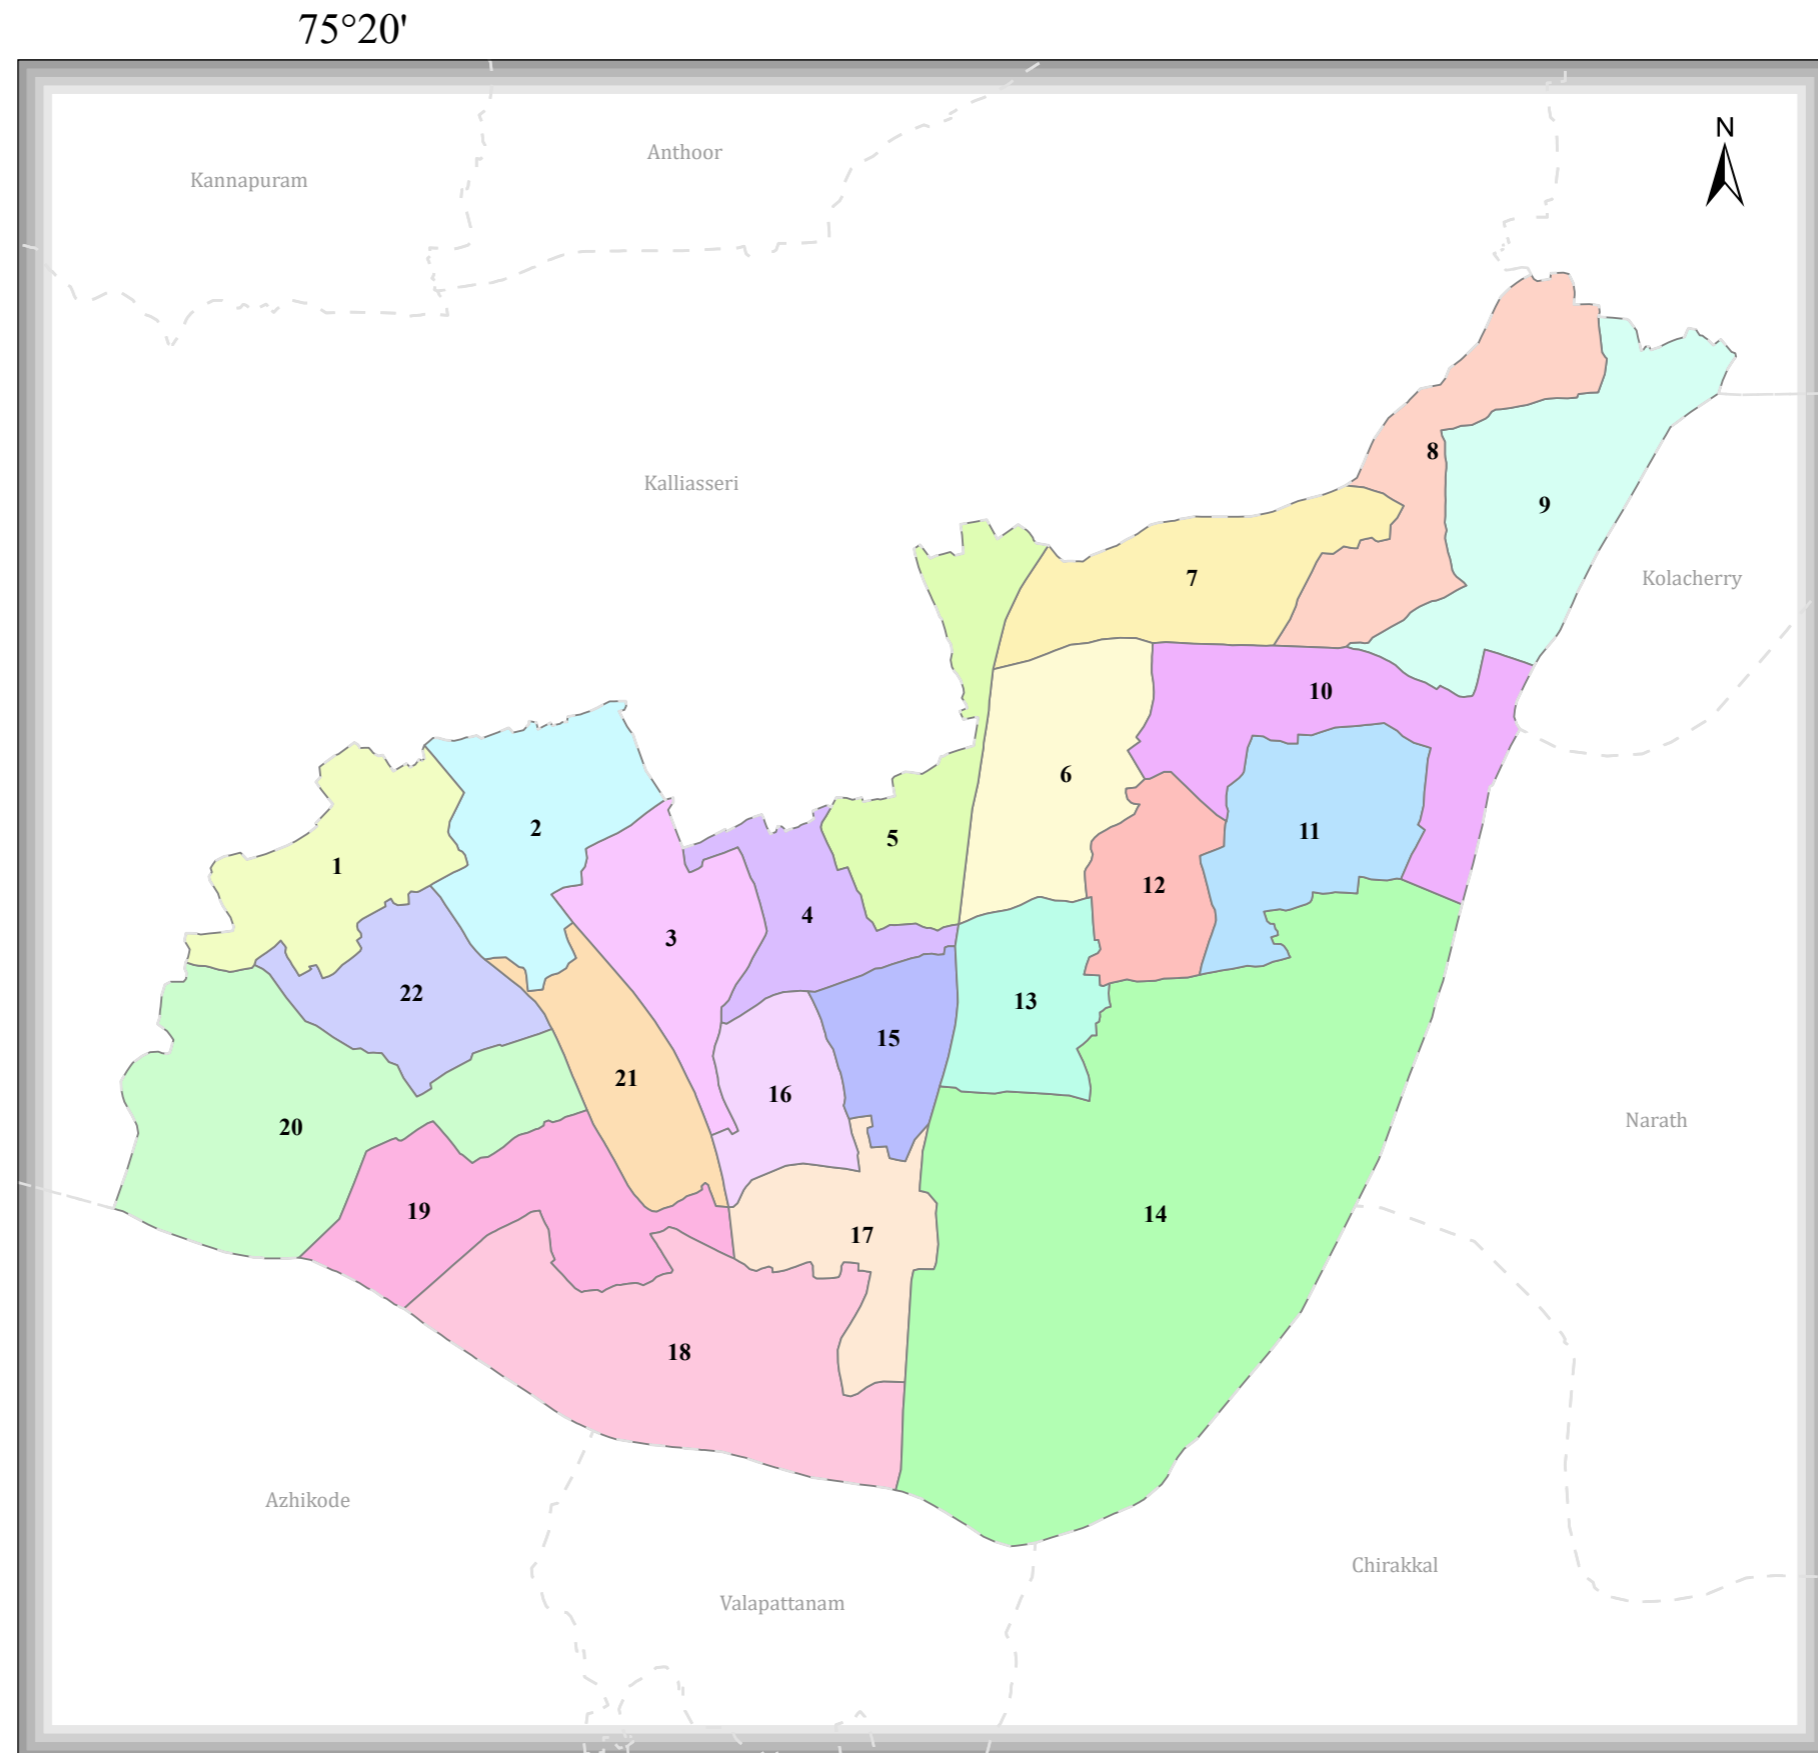

# PAPPINISSERI

DISTRICT NAME :KANNUR

- WARD BOUNDARY
- 1-KOTTAPALAM
  - 2-KARIKKANKULAM
  - 3-DHARMAKINAR
  - 4-PAZHANCHIRA
  - 5-MANHAKULAM
  - 6-PULAKKARAVAYAL
  - 7-KEECHERIKUNNU
  - 8-KATTYAM
  - 9-MANGADAVU
  - 10-KALLOORI
  - 11-AROLI
  - 12-AROLI HIGH SCHOOL
  - 13-MORONNUMMAL
  - 14-THURUTHI
  - 15-PAPPINISSERI CENTRAL
  - 16-VILAKANDAM
  - 17-ARATHIL
  - 18-KATTILEPALLI
  - 19-BAPPIKAN THODE
  - 20-ILLIPURAM
  - 21-PODIKKALAM
  - 22-PUTHIYAKAVU
  - LOCALBODY