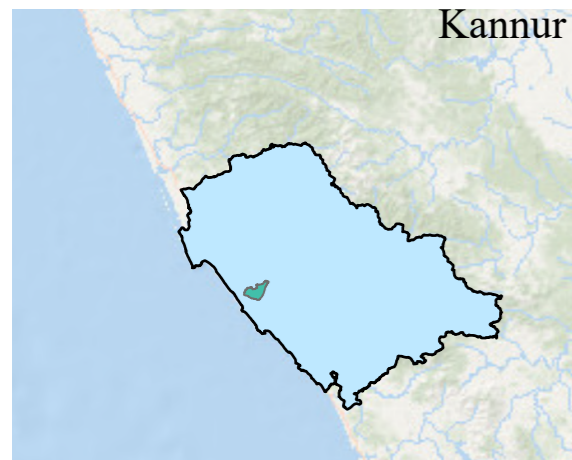

# PAPPINISSERI

DISTRICT NAME :KANNUR

- WARD BOUNDARY
- 1-KOTTAPALAM
  - 2-KARIKKANKULAM
  - 3-DHARMAKINAR
  - 4-PAZHANCHIRA
  - 5-MANHAKULAM
  - 6-PULAKKARAVAYAL
  - 7-KEECHERIKUNNU
  - 8-KATTYAM
  - 9-MANGADAVU
  - 10-KALLOORI
  - 11-AROLI
  - 12-AROLI HIGH SCHOOL
  - 13-MORONNUMMAL
  - 14-THURUTHI
  - 15-PAPPINISSERI CENTRAL
  - 16-VILAKANDAM
  - 17-ARATHIL
  - 18-KATTILEPALLI
  - 19-BAPPIKAN THODE
  - 20-ILLIPURAM
  - 21-PODIKKALAM
  - 22-PUTHIYAKAVU
  - LOCALBODY