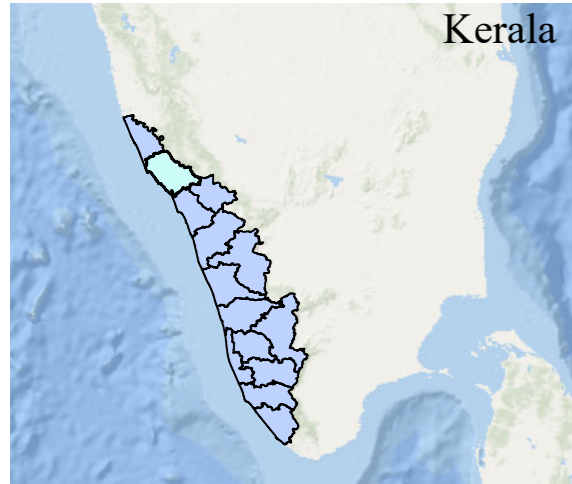

# PAPPINISSERI

DISTRICT NAME :KANNUR

- WARD BOUNDARY
- 1-KOTTAPALAM
  - 2-KARIKKANKULAM
  - 3-DHARMAKINAR
  - 4-PAZHANCHIRA
  - 5-MANHAKULAM
  - 6-PULAKKARAVAYAL
  - 7-KEECHERIKUNNU
  - 8-KATTYAM
  - 9-MANGADAVU
  - 10-KALLOORI
  - 11-AROLI
  - 12-AROLI HIGH SCHOOL
  - 13-MORONNUMMAL
  - 14-THURUTHI
  - 15-PAPPINISSERI CENTRAL
  - 16-VILAKANDAM
  - 17-ARATHIL
  - 18-KATTILEPALLI
  - 19-BAPPIKAN THODE
  - 20-ILLIPURAM
  - 21-PODIKKALAM
  - 22-PUTHIYAKAVU
  - LOCALBODY