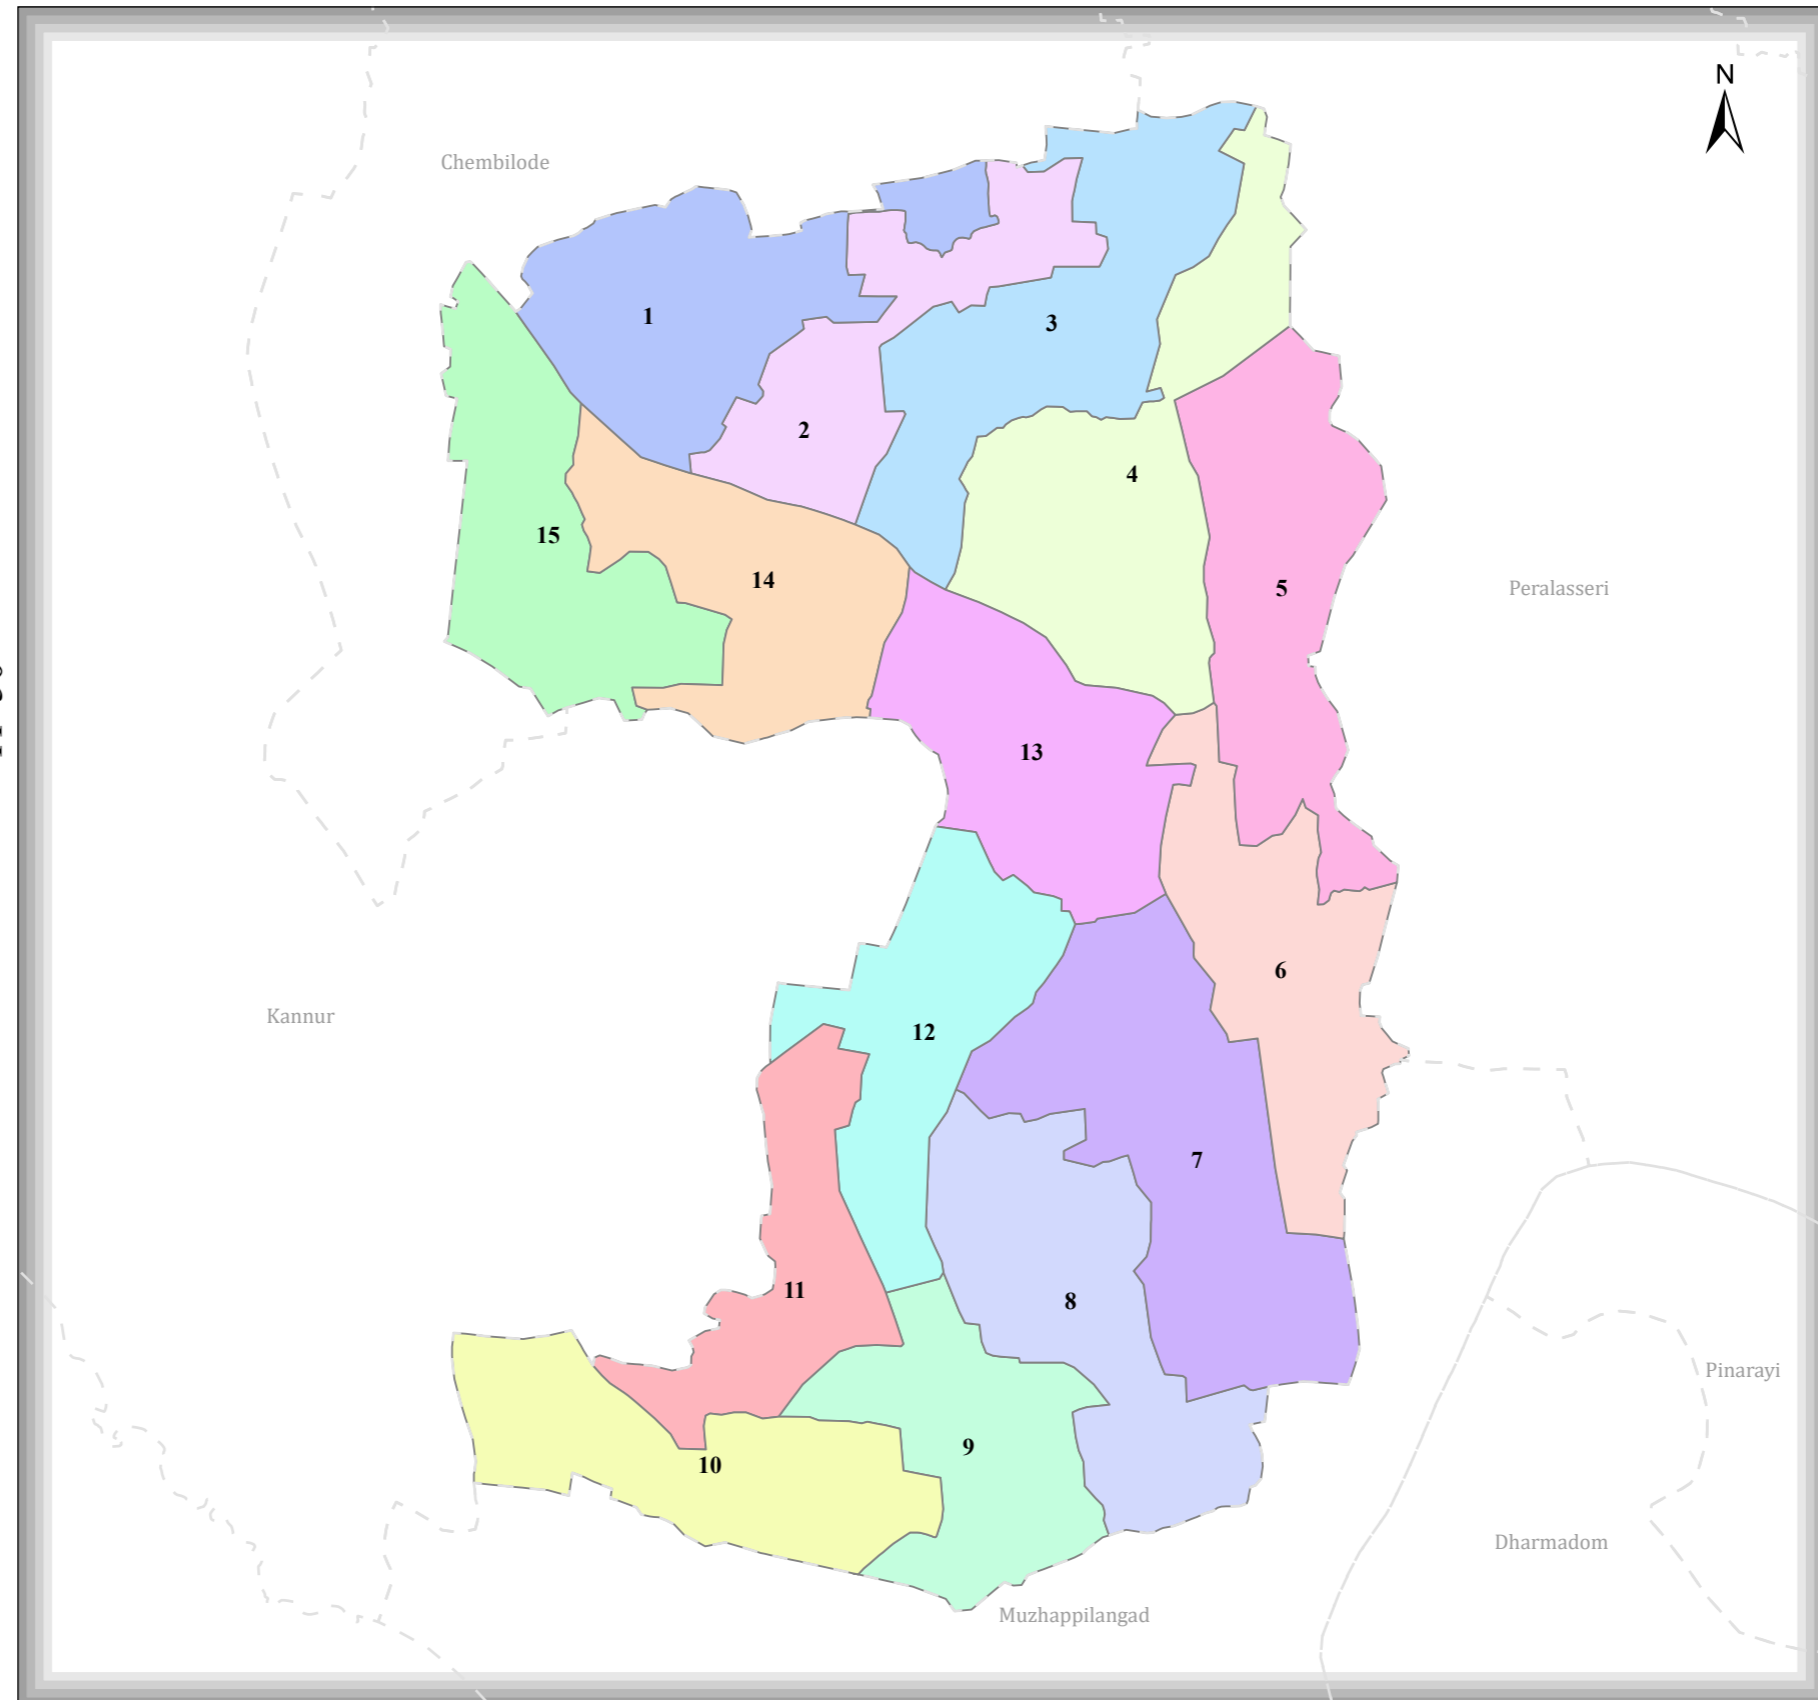

KADAMBUR

DISTRICT NAME :KANNUR

- WARD BOUNDARY
- 1-PANONNERI
 - 2-ADOOR
 - 3-KOTTOOR
 - 4-KARIPPACHAL
 - 5-KADACHIRA
 - 6-ORIKARA
 - 7-KADAMBUR
 - 8-KADAMBUR CENTRAL
 - 9-MANDOO
 - 10-EDAKKAD WEST
 - 11-EDAKKAD EAST
 - 12-KADAMBUR NORTH
 - 13-KANNADICHAL
 - 14-ADOOR CENTRAL
 - 15-PANONNERI WEST
- LOCALBODY
- LOCALBODY