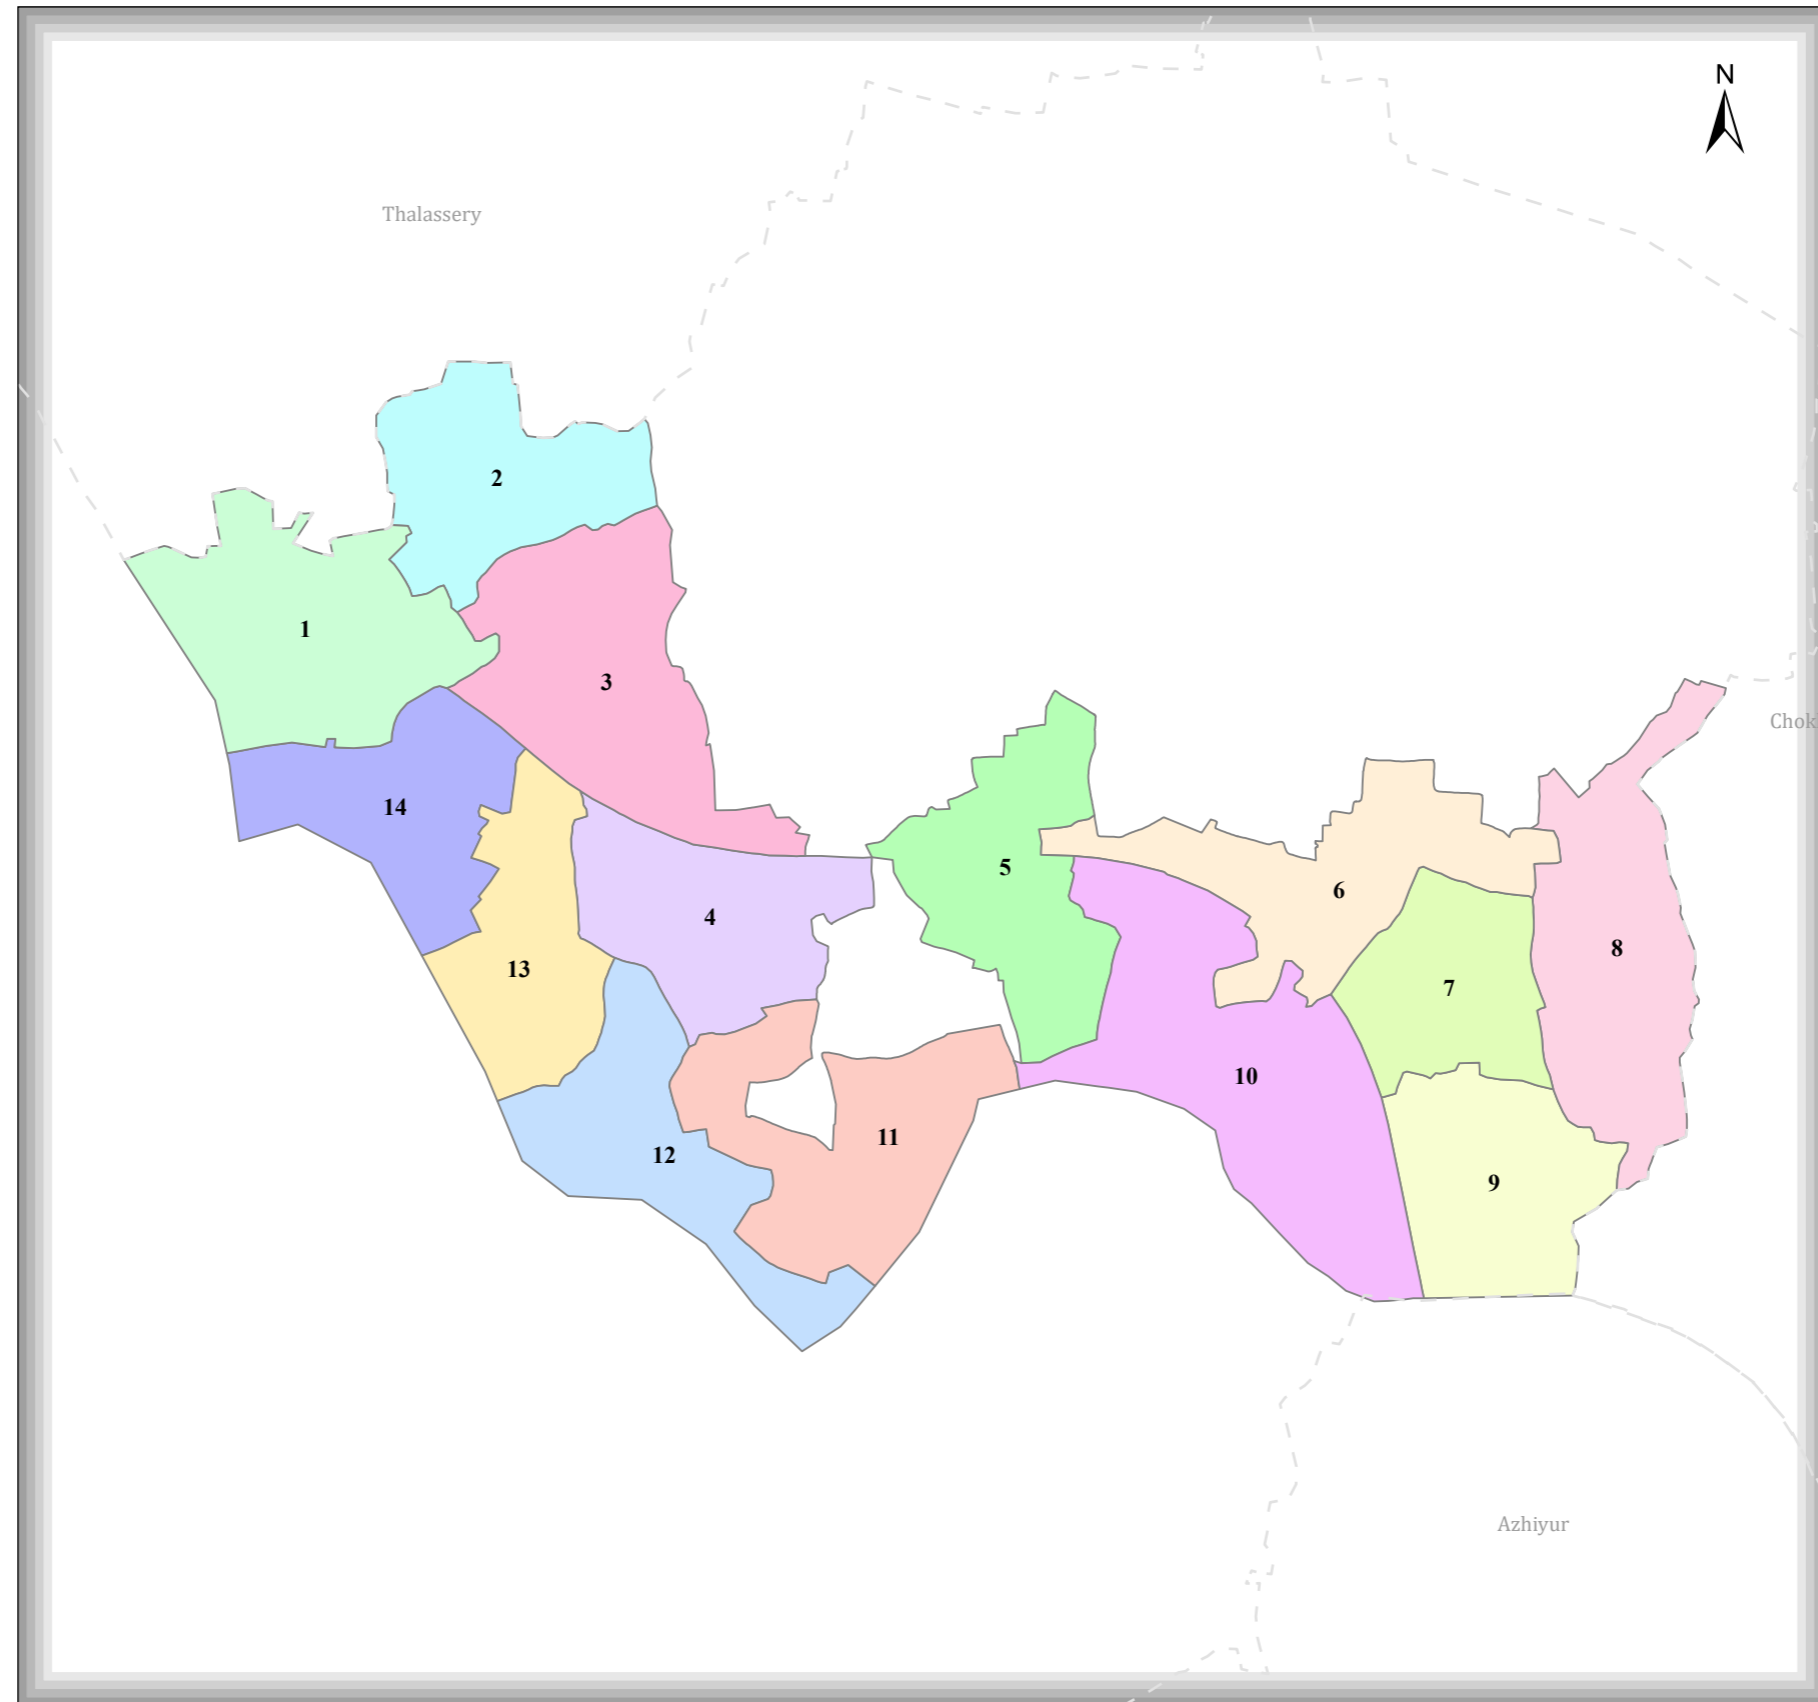

NEW MAHI

DISTRICT NAME :KANNUR

Kerala

Kannur

New Mahi

- WARD BOUNDARY
- 1-KURICHIYIL
 - 2-KAREEKUNNU
 - 3-EYATHUMKADU
 - 4-EDANOR
 - 5-PERUMUNDERY
 - 6-MANGOTUVAYAL
 - 7-PERINGADI GATE
 - 8-MANGAD
 - 9-PALLIPRAM
 - 10-PERINGADI
 - 11-NEWMAHE TOWN
 - 12-AZHEEKAL
 - 13-CHAVOKUNU
 - 14-KURICHIYIL BEACH
 - LOCALBODY