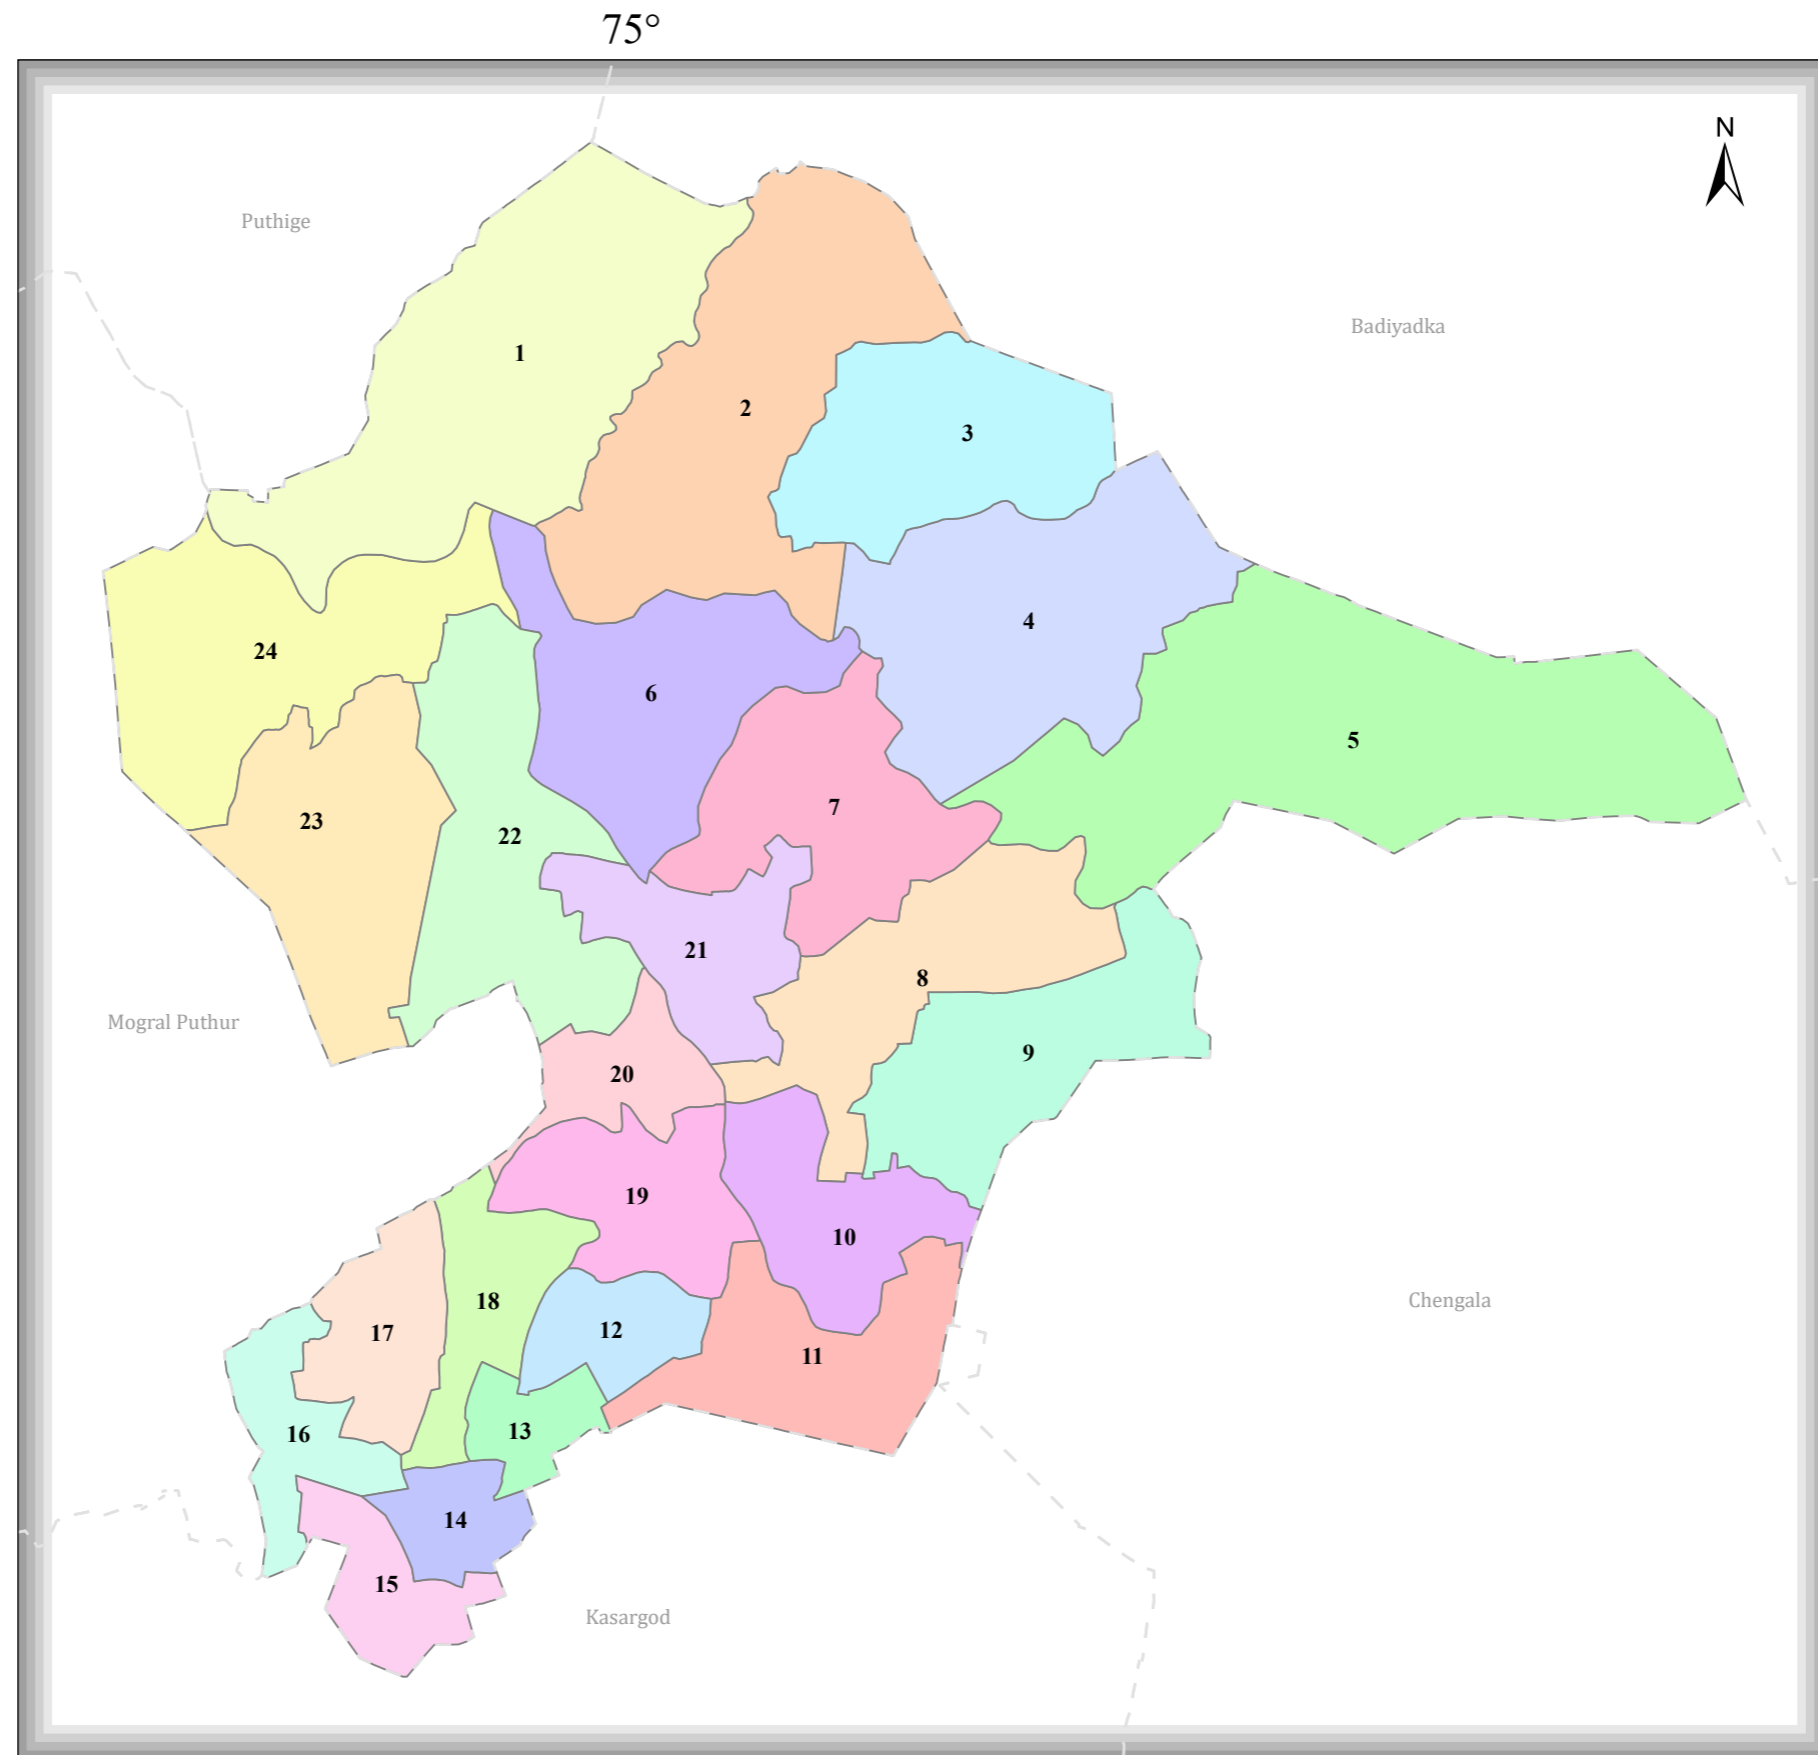

MADHUR

DISTRICT NAME :KASARGOD

- WARD BOUNDARY
- 1-MAIPADY
 - 2-PATLA
 - 3-ERIKKALA
 - 4-KOLLYA
 - 5-KOLLANGANA
 - 6-ULIYA
 - 7-MADHUR
 - 8-HIDAYATH NAGAR NORTH
 - 9-HIDAYATH NAGAR SOUTH
 - 10-CHETTUMKUZHI
 - 11-UDAYAGIRI
 - 12-KOTEKANI
 - 13-MEEPUGURI
 - 14-CHOORI
 - 15-SOORLU
 - 16-KELUGUDDE
 - 17-KALYANGAD
 - 18-RAMDAS NAGAR
 - 19-MANNIPADY
 - 20-PANCHAYATH OFFICE
 - 21-ULIYATHADUKA
 - 22-NATIONAL NAGAR
 - 23-BHAGAVATHI NAGAR
 - 24-SHIRIBAGILU