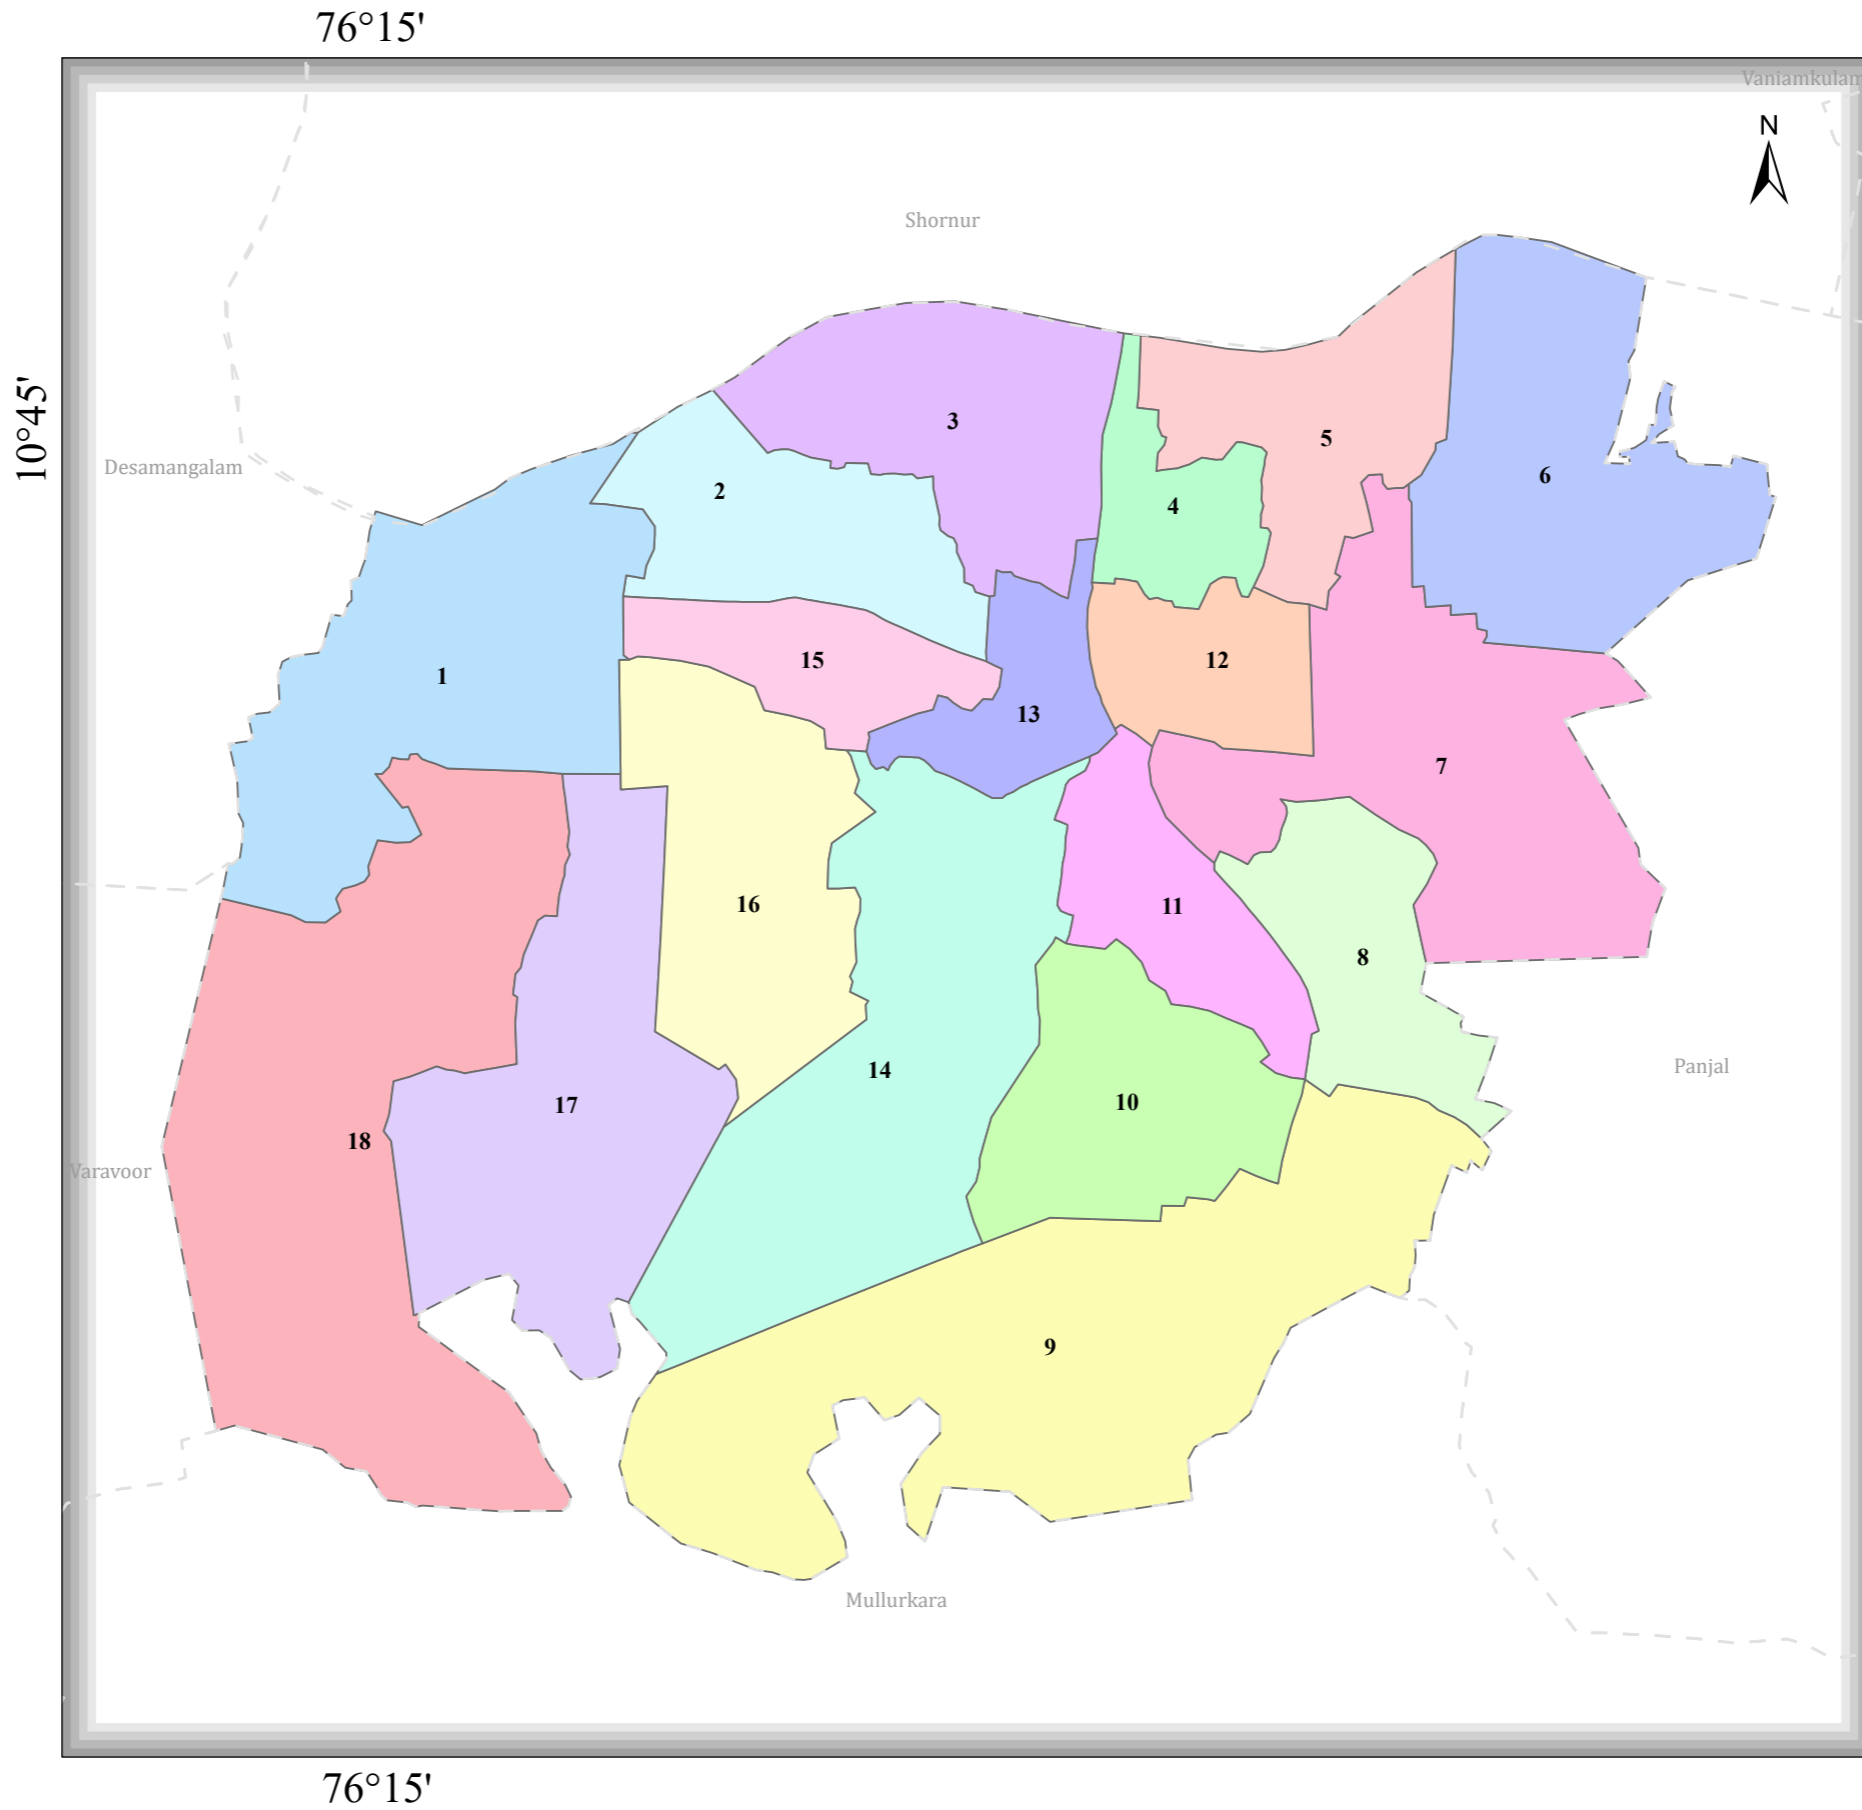

# VALLATHOL NAGAR

DISTRICT NAME :THRISSUR

- WARD BOUNDARY
- WARDNAME
- 1-PALLAM
  - 2-PUDUSSERY MANAPPADI
  - 3-MUSEUM
  - 4-CHERUTHURUTHY TOWN
  - 5-MECHERI
  - 6-ONNAMMILE
  - 7-KALAMANDALAM
  - 8-VETTIKATTIRI
  - 9-VETTIKATTIRI SCHOOL
  - 10-THAZHAPRA
  - 11-NAMBULLIPARAMBU
  - 12-ERATTAKULAM
  - 13-CHERUTHURUTHY SCHOOL
  - 14-CHEYIKAL
  - 15-PUDUSSERY SCHOOL
  - 16-NEDUMPURA
  - 17-PANNIYADI
  - 18-PALLIKKAL